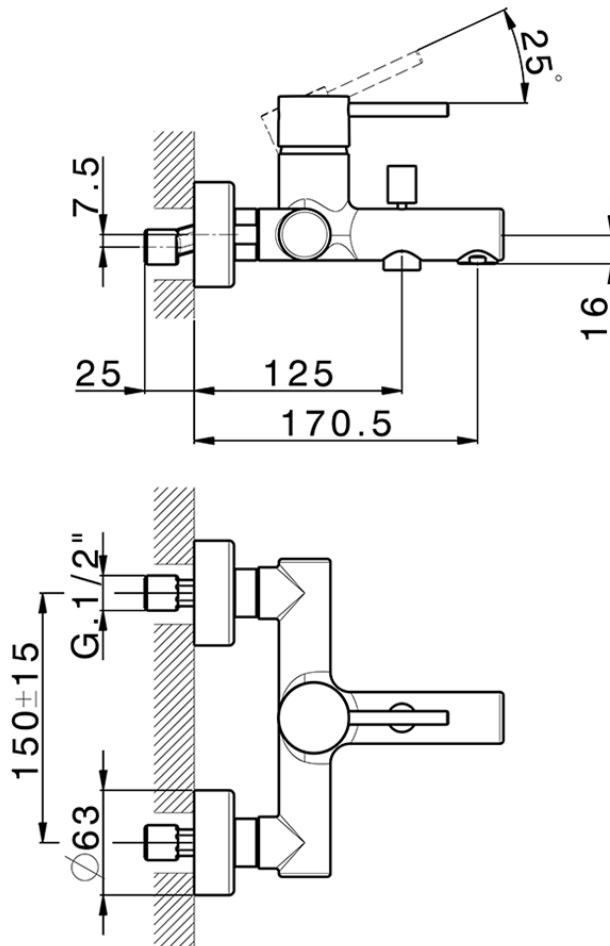

Single lever bath mixer M32_MT000130

MT000130

<https://en.huberitalia.com/single-lever-bath-mixer-m32-mt000130>

2026-04-05