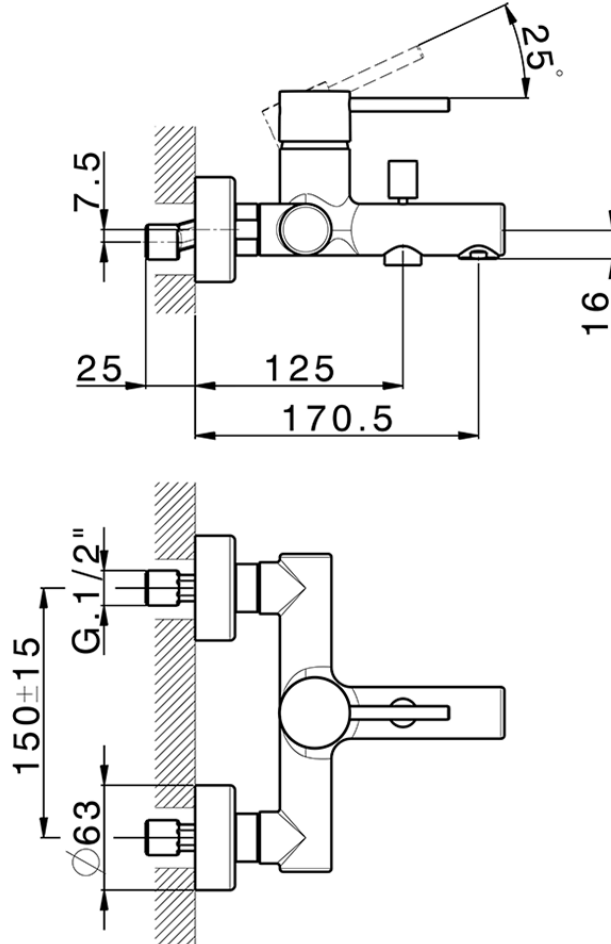

## Single lever bath mixer M32\_MT000130

MT000130

<https://en.huberitalia.com/single-lever-bath-mixer-m32-mt000130>

2026-04-07