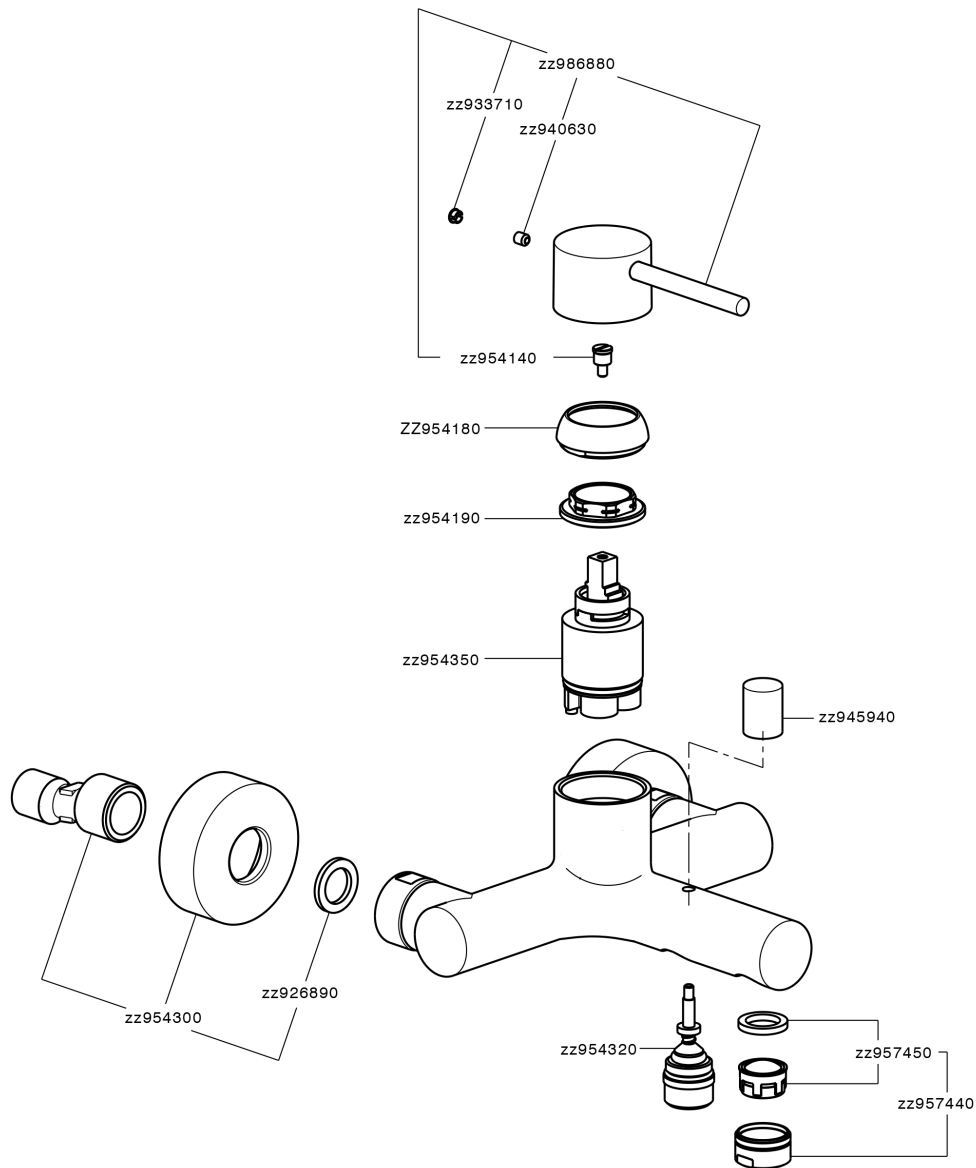

Single lever bath mixer M32_MT000130

MT000130

<https://en.huberitalia.com/single-lever-bath-mixer-m32-mt000130>

2026-04-05