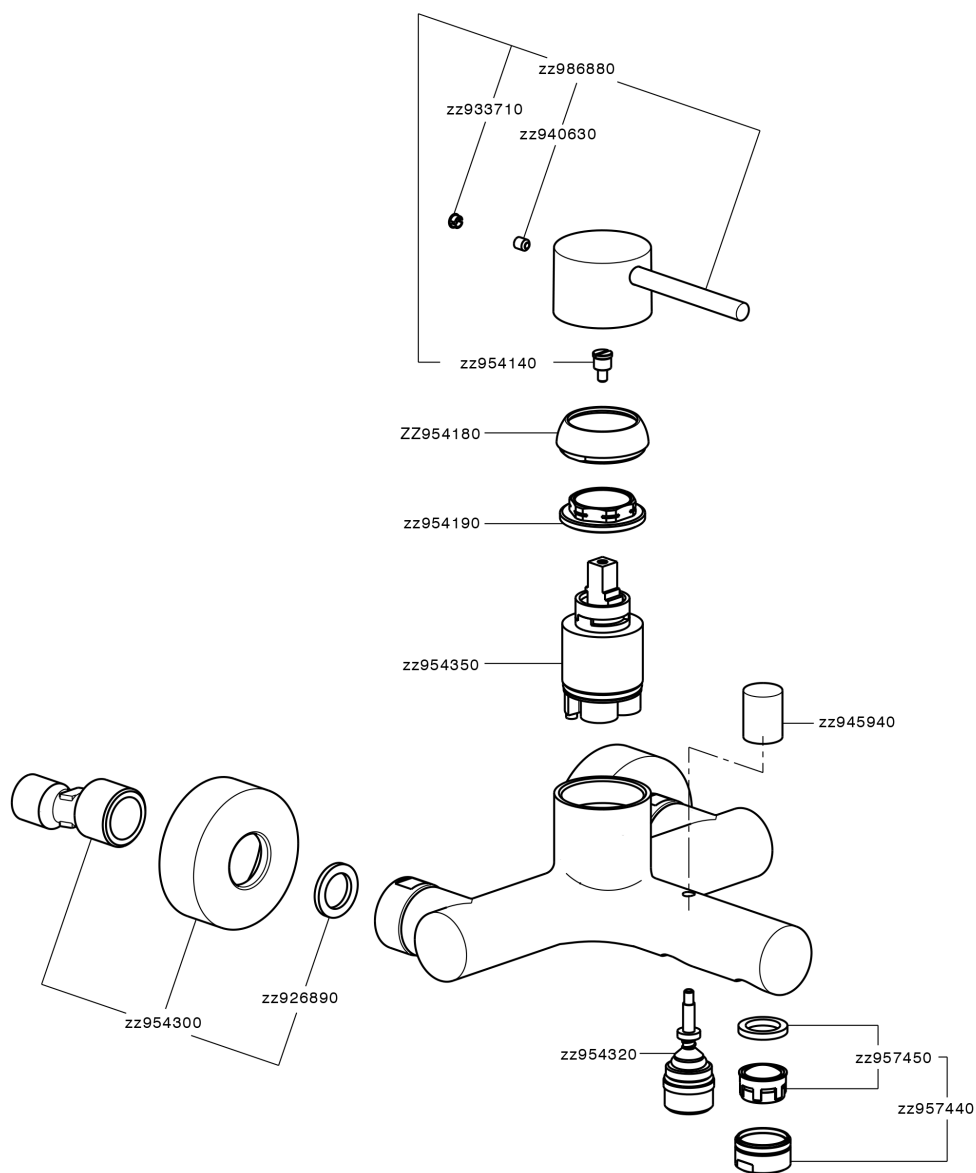

Single lever bath mixer M32_MT000130

MT000130

<https://en.huberitalia.com/single-lever-bath-mixer-m32-mt000130>

2026-04-07