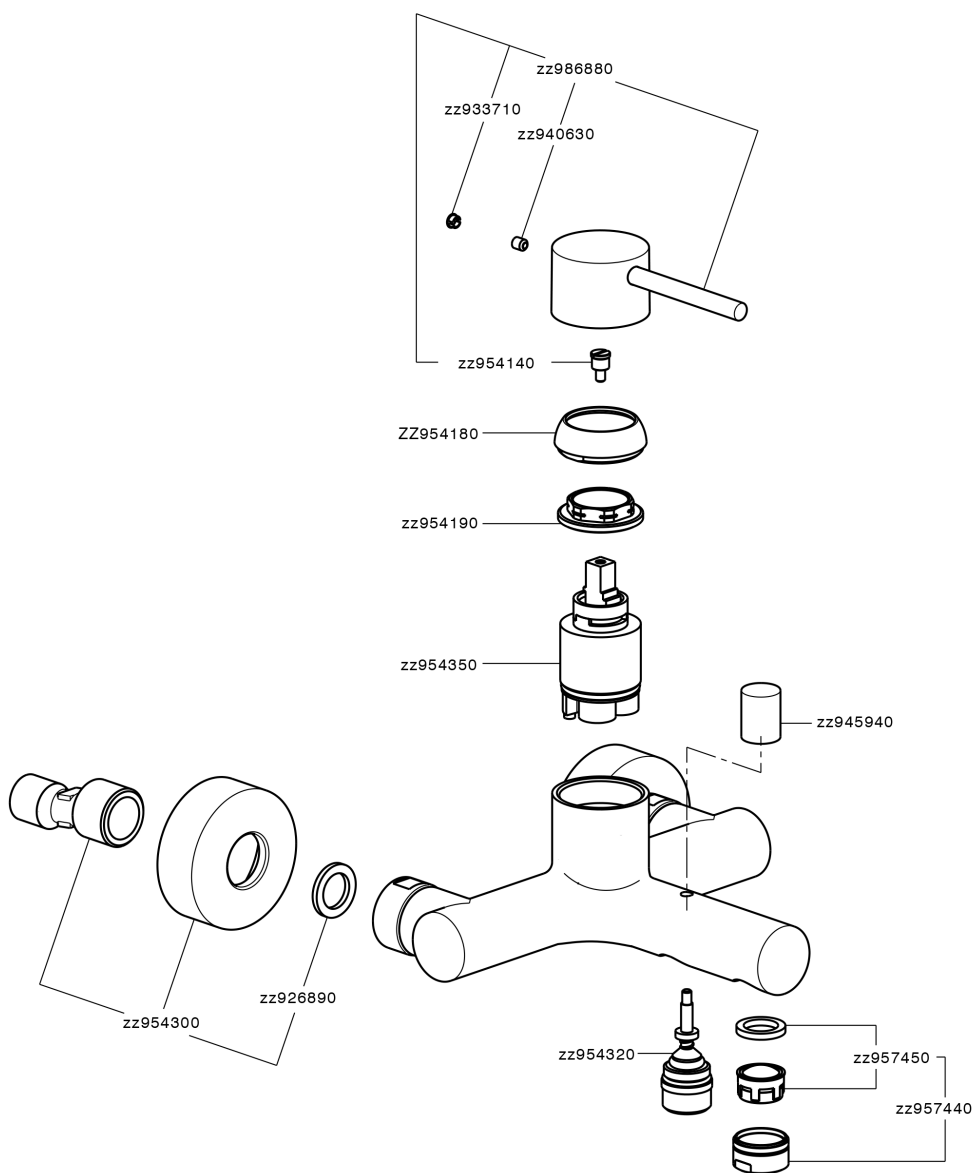

## Single lever bath mixer M32\_MT000130

MODEL **MT000130**

Single lever bath mixer, without shower set, 1/2" M flexible connection

### CHARACTERISTICS

Cartridge Spare Parts **ZZ95435000**

**35 mm Cartridge**

### EcoStop

EcoStop feature limits water flow to approximately 50% of maximum output with one point of resistance on setting. Push slightly past the middle stop only when full water output is required. This will save water up to 50%.

## Single lever bath mixer M32\_MT000130

MT000130

<https://en.huberitalia.com/single-lever-bath-mixer-m32-mt000130>

2026-04-06