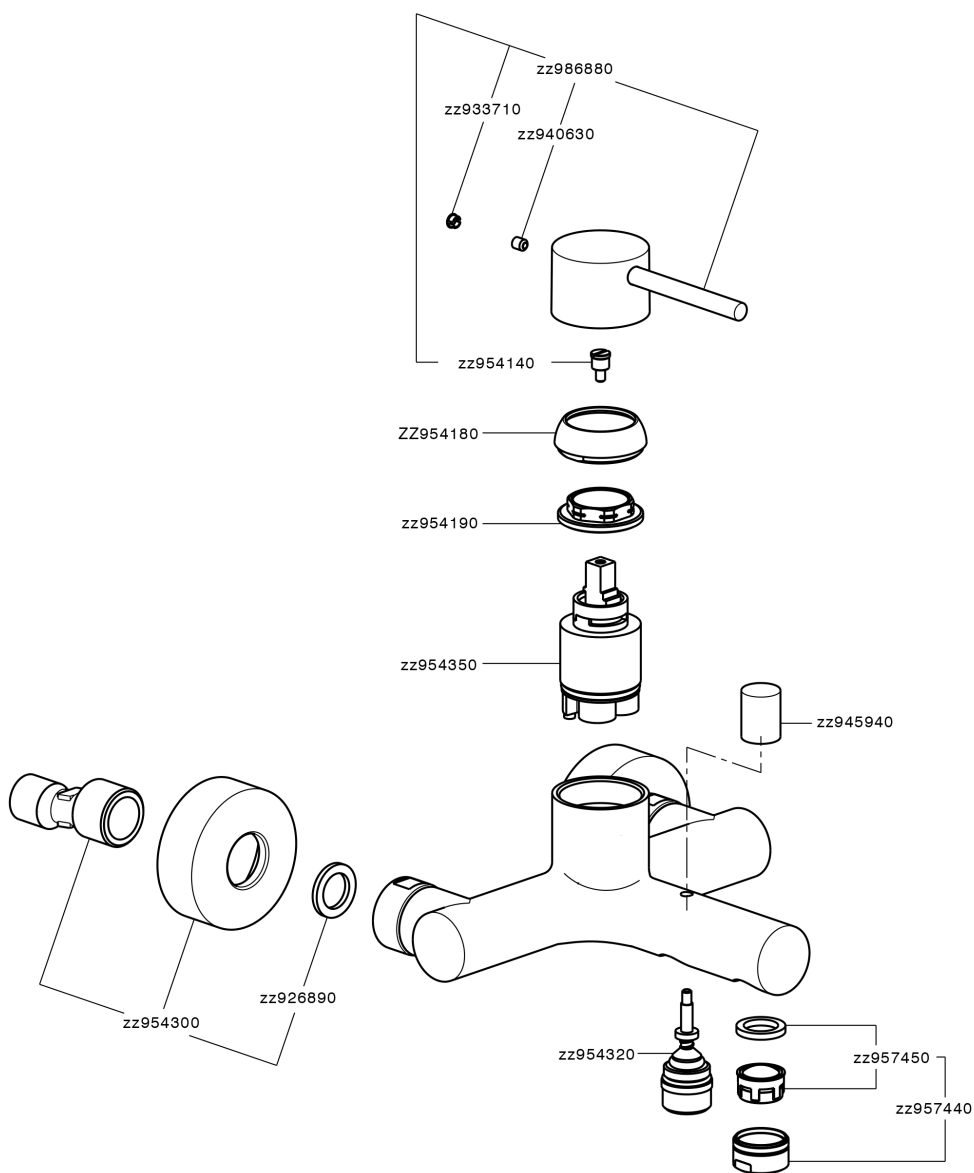

## Single lever bath mixer M32\_MT000130

MT000130

<https://en.huberitalia.com/single-lever-bath-mixer-m32-mt000130>

2026-04-06