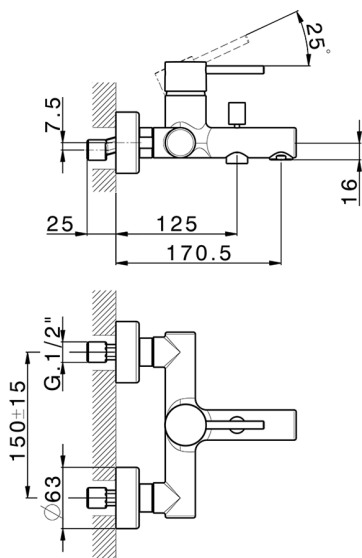

Single lever bath mixer M32_MT000130

MODEL **MT000130**

Single lever bath mixer, without shower set, 1/2" M flexible connection

AVAILABLE FINISHINGS

-  **21** 21 Chrome
-  **26** 26 Old Copper
-  **2F** 2F Brushed Nickel
-  **2W** 2W Brushed Gold
-  **40** 40 Matt Black
-  **4Q** 4Q Matt White

CHARACTERISTICS

Cartridge Spare Parts **ZZ95435000**

35 mm Cartridge

EcoStop

EcoStop feature limits water flow to approximately 50% of maximum output with one point of resistance on setting. Push slightly past the middle stop only when full water output is required. This will save water up to 50%.

Single lever bath mixer M32_MT000130

MT000130

<https://en.huberitalia.com/single-lever-bath-mixer-m32-mt000130>

2026-06-06