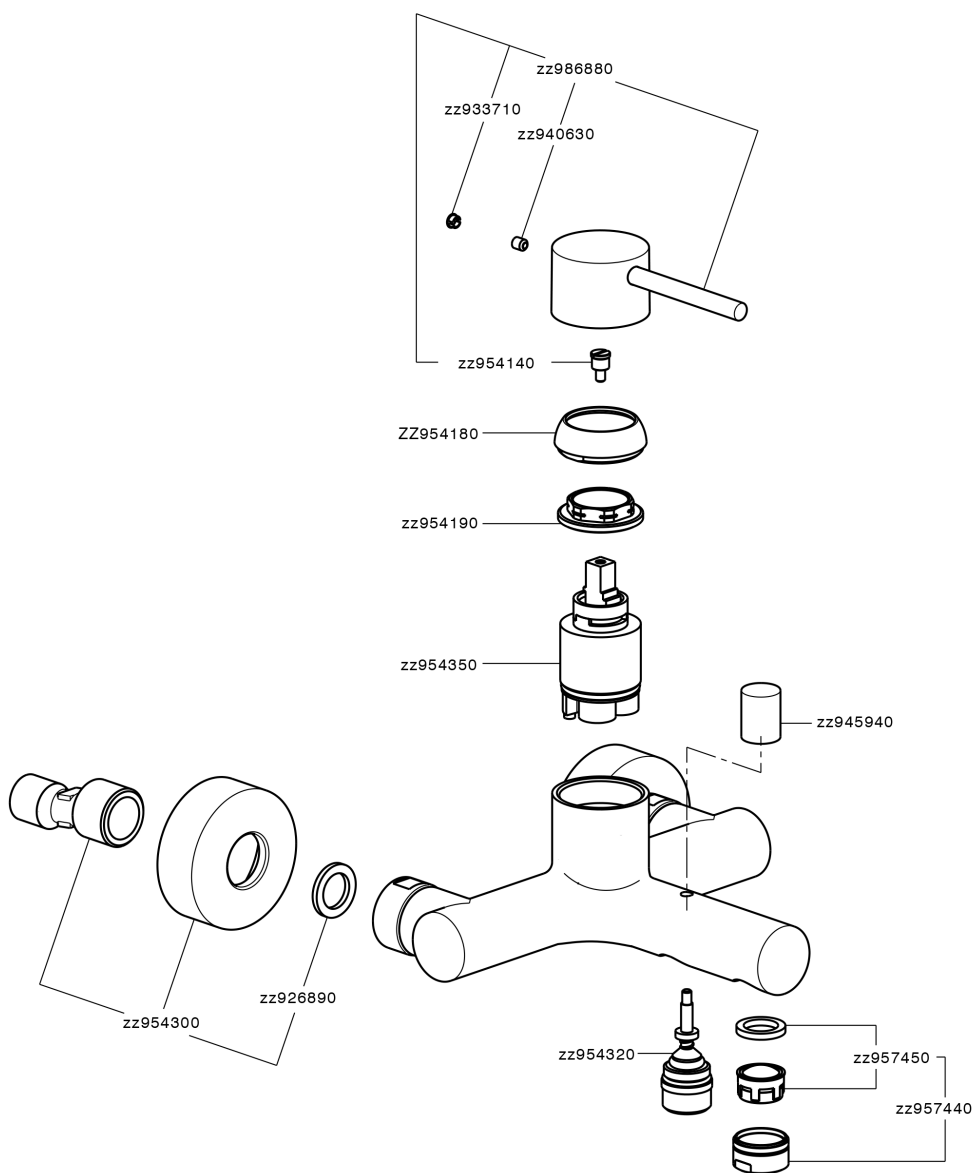

Single lever bath mixer M32_MT000130

MODEL **MT000130**

Single lever bath mixer, without shower set, 1/2" M flexible connection

AVAILABLE FINISHINGS

-  **21** 21 Chrome
-  **26** 26 Old Copper
-  **2F** 2F Brushed Nickel
-  **2W** 2W Brushed Gold
-  **40** 40 Matt Black
-  **4Q** 4Q Matt White

CHARACTERISTICS

Cartridge Spare Parts **ZZ95435000**

35 mm Cartridge

EcoStop

EcoStop feature limits water flow to approximately 50% of maximum output with one point of resistance on setting. Push slightly past the middle stop only when full water output is required. This will save water up to 50%.

Single lever bath mixer M32_MT000130

MT000130

<https://en.huberitalia.com/single-lever-bath-mixer-m32-mt000130>

2026-06-06