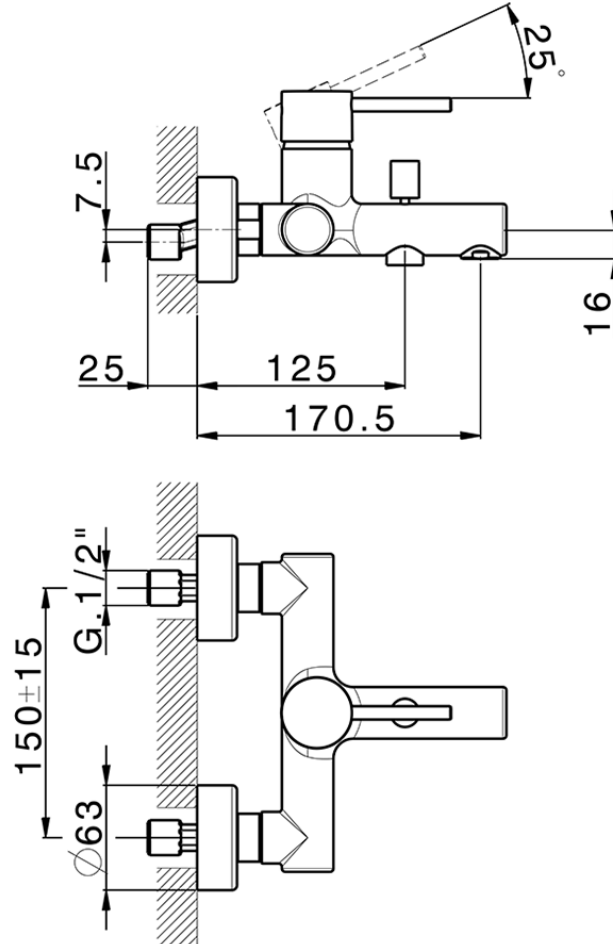

Single lever bath mixer M32\_MT000130

MT000130

<https://en.huberitalia.com/single-lever-bath-mixer-m32-mt000130>

2026-06-13