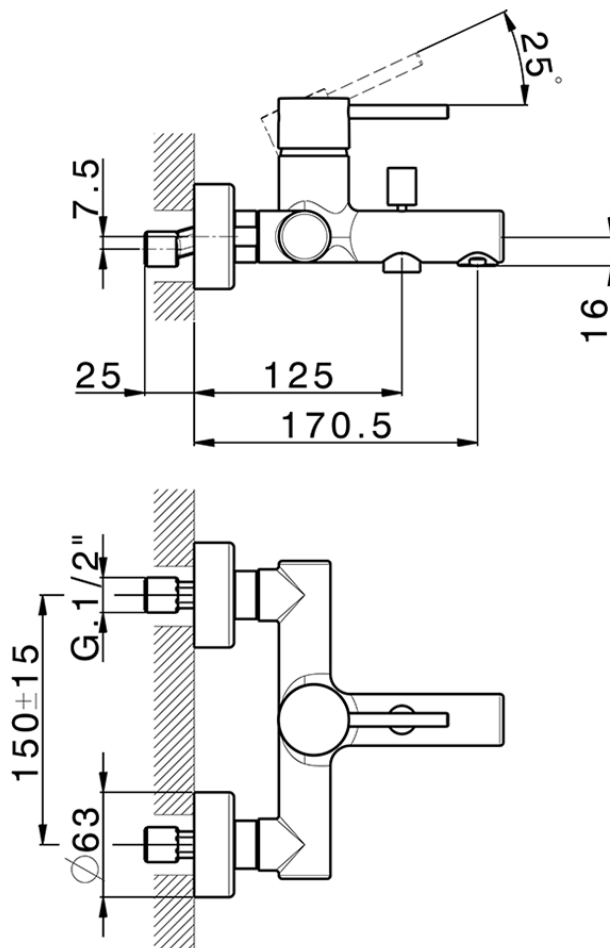

Single lever bath mixer M32_MT000130

MT000130

<https://en.huberitalia.com/single-lever-bath-mixer-m32-mt000130>

2026-04-06