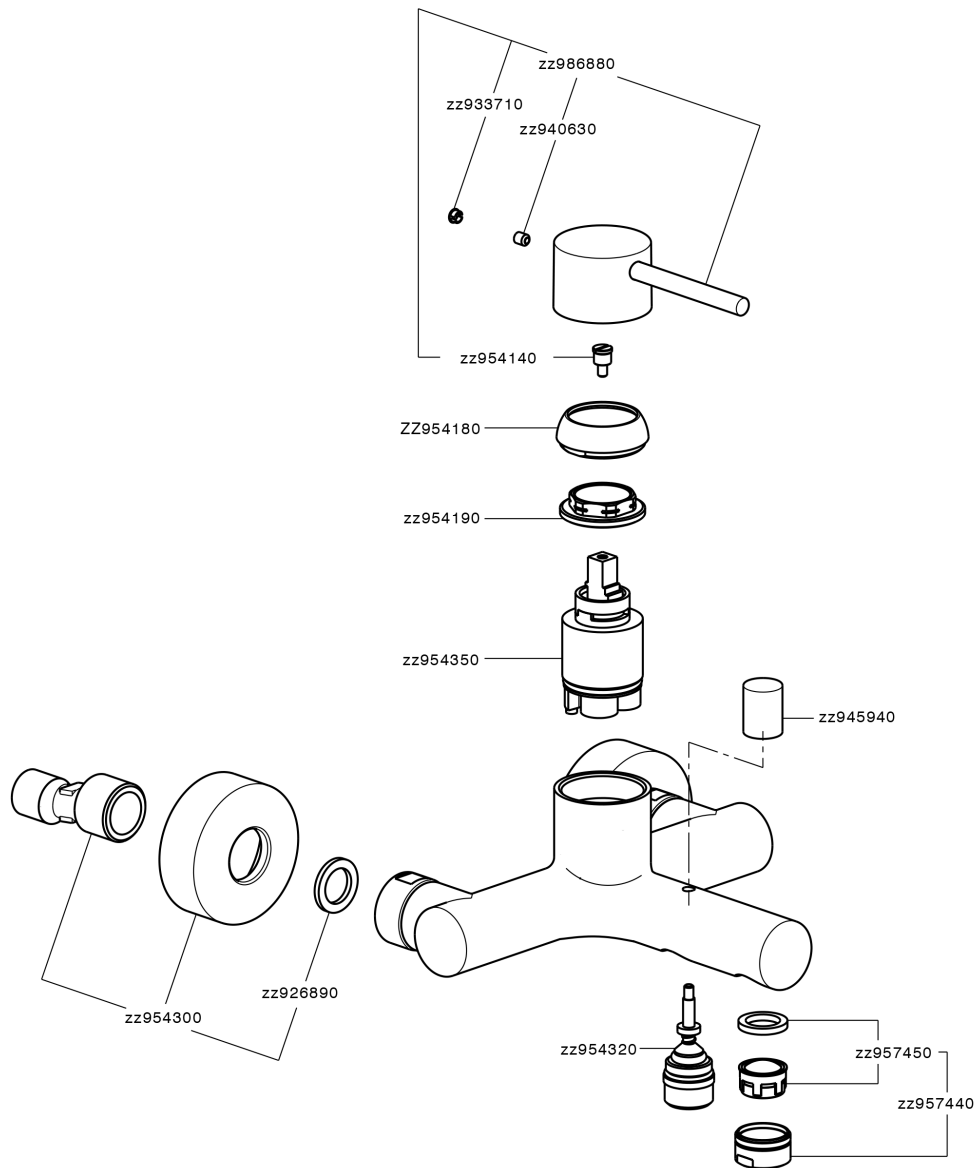

## Single lever bath mixer M32\_MT000130

MODEL **MT000130**

Single lever bath mixer, without shower set, 1/2" M flexible connection

### CHARACTERISTICS

Cartridge Spare Parts **ZZ95435000**

**35 mm Cartridge**

### EcoStop

EcoStop feature limits water flow to approximately 50% of maximum output with one point of resistance on setting. Push slightly past the middle stop only when full water output is required. This will save water up to 50%.

## Single lever bath mixer M32\_MT000130

MT000130

<https://en.huberitalia.com/single-lever-bath-mixer-m32-mt000130>

2026-05-15