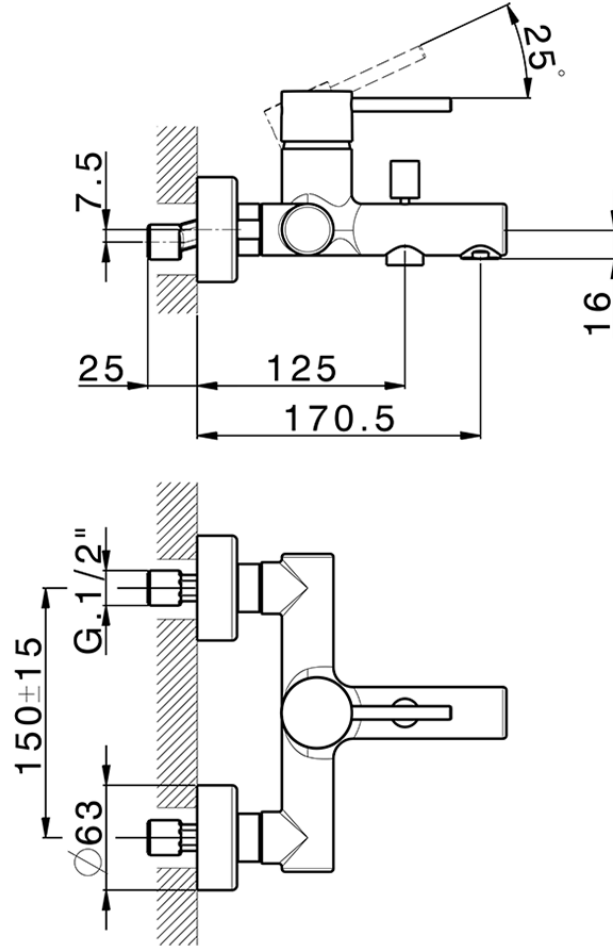

Single lever bath mixer M32_MT000130

MT000130

<https://en.huberitalia.com/single-lever-bath-mixer-m32-mt000130>

2026-06-06