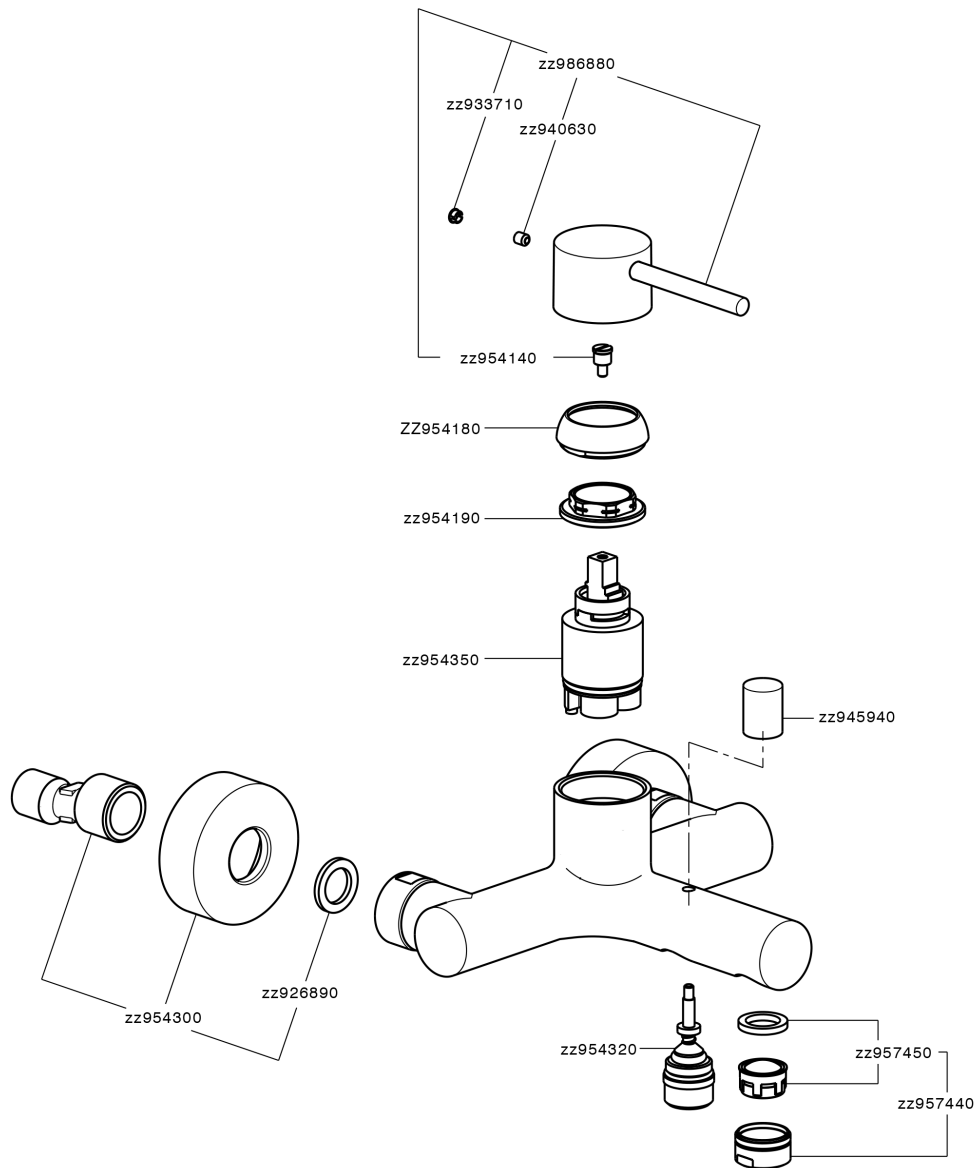

Single lever bath mixer M32_MT000130

MODEL **MT000130**

Single lever bath mixer, without shower set, 1/2" M flexible connection

AVAILABLE FINISHINGS

-  **21** 21 Chrome
-  **26** 26 Old Copper
-  **2F** 2F Brushed Nickel
-  **2W** 2W Brushed Gold
-  **40** 40 Matt Black
-  **4Q** 4Q Matt White

CHARACTERISTICS

Cartridge Spare Parts **ZZ95435000**

35 mm Cartridge

EcoStop

EcoStop feature limits water flow to approximately 50% of maximum output with one point of resistance on setting. Push slightly past the middle stop only when full water output is required. This will save water up to 50%.

Single lever bath mixer M32_MT000130

MT000130

<https://en.huberitalia.com/single-lever-bath-mixer-m32-mt000130>

2026-04-06