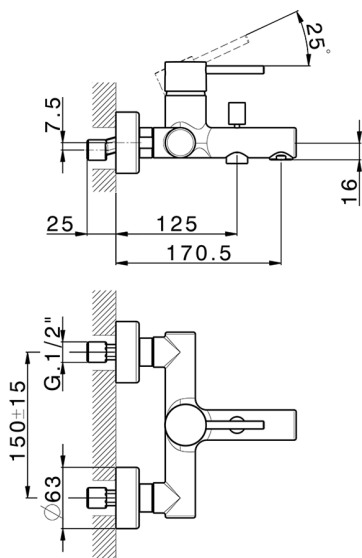

Single lever bath mixer M32_MT000130

MODEL **MT000130**

Single lever bath mixer, without shower set, 1/2" M flexible connection

AVAILABLE FINISHINGS

-  **21** 21 Chrome
-  **26** 26 Old Copper
-  **2F** 2F Brushed Nickel
-  **2W** 2W Brushed Gold
-  **40** 40 Matt Black
-  **4Q** 4Q Matt White

CHARACTERISTICS

Cartridge Spare Parts **ZZ95435000**

35 mm Cartridge

EcoStop

EcoStop feature limits water flow to approximately 50% of maximum output with one point of resistance on setting. Push slightly past the middle stop only when full water output is required. This will save water up to 50%.

Single lever bath mixer M32_MT000130

MT000130

<https://en.huberitalia.com/single-lever-bath-mixer-m32-mt000130>

2026-04-06