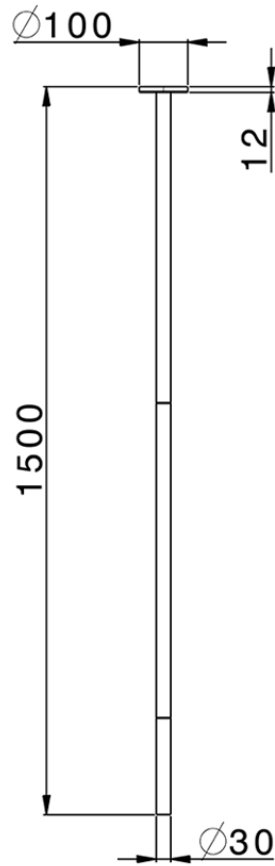

Ceiling-mounted basin spout M32_ZB010540

ZB010540

<https://en.huberitalia.com/ceiling-mounted-basin-spout-m32-zb010540>

2026-06-26