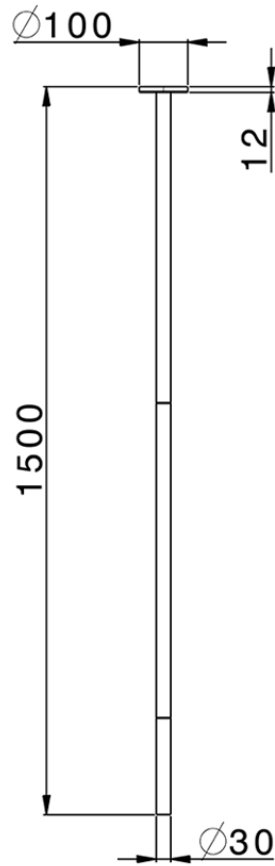

Ceiling-mounted basin spout M32_ZB010540

ZB010540

<https://en.huberitalia.com/ceiling-mounted-basin-spout-m32-zb010540>

2026-06-06