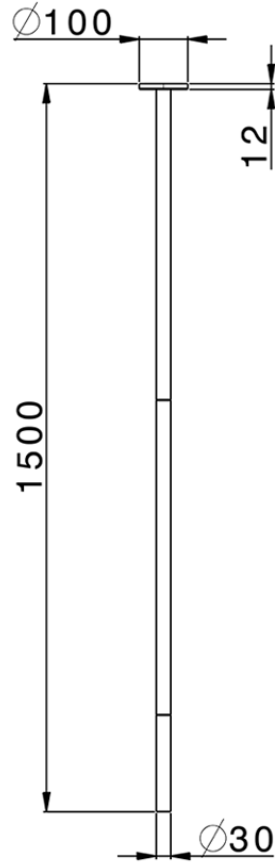

## Ceiling-mounted basin spout M32\_ZB010540

ZB010540

<https://en.huberitalia.com/ceiling-mounted-basin-spout-m32-zb010540>

2026-04-10