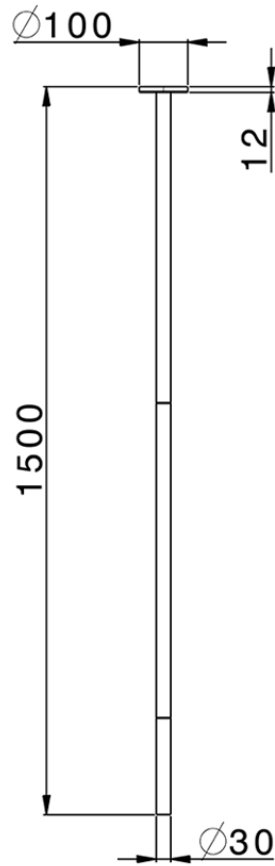

Ceiling-mounted basin spout M32_ZB010540

ZB010540

<https://en.huberitalia.com/ceiling-mounted-basin-spout-m32-zb010540>

2026-05-15