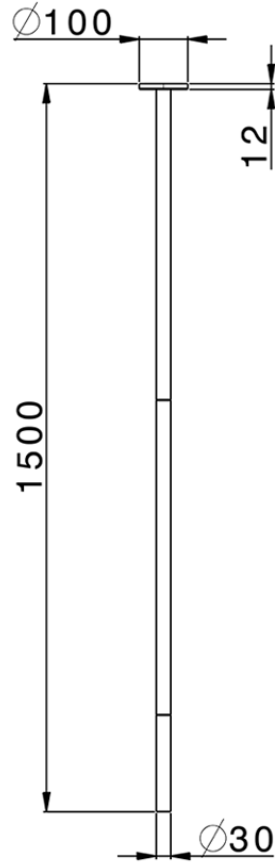

## Ceiling-mounted basin spout M32\_ZB010540

ZB010540

<https://en.huberitalia.com/ceiling-mounted-basin-spout-m32-zb010540>

2026-05-15