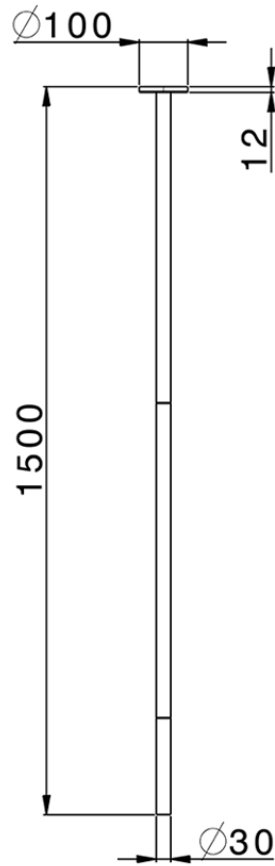

Ceiling-mounted basin spout M32_ZB010540

ZB010540

<https://en.huberitalia.com/ceiling-mounted-basin-spout-m32-zb010540>

2026-06-13