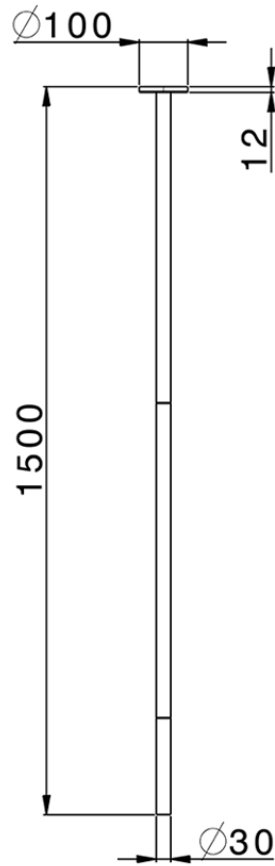

Ceiling-mounted basin spout M32_ZB010540

ZB010540

<https://en.huberitalia.com/ceiling-mounted-basin-spout-m32-zb010540>

2026-04-08