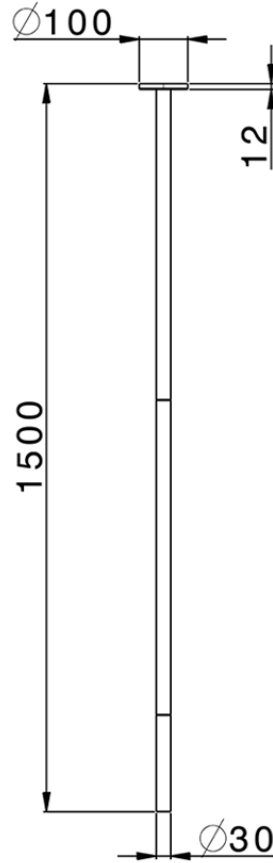

## Ceiling-mounted basin spout M32\_ZB010540

ZB010540

<https://en.huberitalia.com/ceiling-mounted-basin-spout-m32-zb010540>

2026-04-08