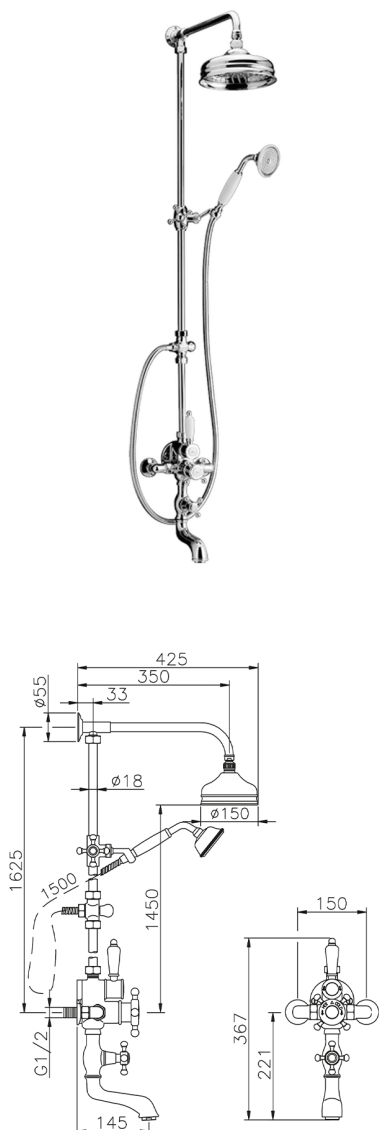

## 3-function Thermostatic shower set COLUMNS\_592.VT01H.

MODEL **592.VT01H.**

3-function Thermostatic shower set, 2-outlet diverter, not Adjustable Shower Column, 2 Stopvalves, sliding handshower bracket, 78 mm Brass Classic one spray handshower, 150 mm Brass round headshower, 150 cm Brass flexible hose

### AVAILABLE FINISHINGS

-  **AC** AC Satin Brushed Nickel
-  **AG** AG Antique Gold
-  **BA** BA Old Bronze
-  **CR** CR Chrome
-  **2W** 2W Brushed Gold

### CHARACTERISTICS

Cartridge Spare Parts **24.04A.PP**

**8x20 Plus P Thermostatic Valve**