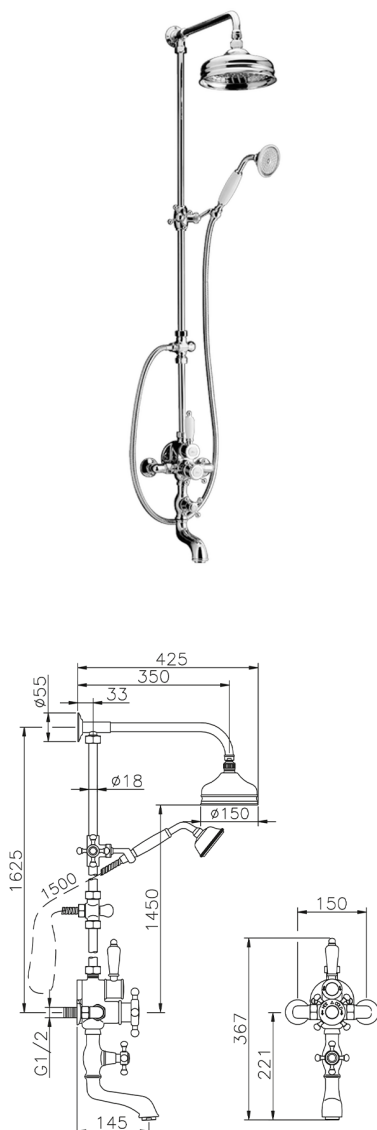

3-function Thermostatic shower set COLUMNS_592.VT01H.

MODEL **592.VT01H.**

3-function Thermostatic shower set, 2-outlet diverter, not Adjustable Shower Column, 2 Stopvalves, sliding handshower bracket, 78 mm Brass Classic one spray handshower, 150 mm Brass round headshower, 150 cm Brass flexible hose

AVAILABLE FINISHINGS

-  **AC** AC Satin Brushed Nickel
-  **AG** AG Antique Gold
-  **BA** BA Old Bronze
-  **CR** CR Chrome
-  **2W** 2W Brushed Gold

CHARACTERISTICS

Cartridge Spare Parts **24.04A.PP**

8x20 Plus P Thermostatic Valve