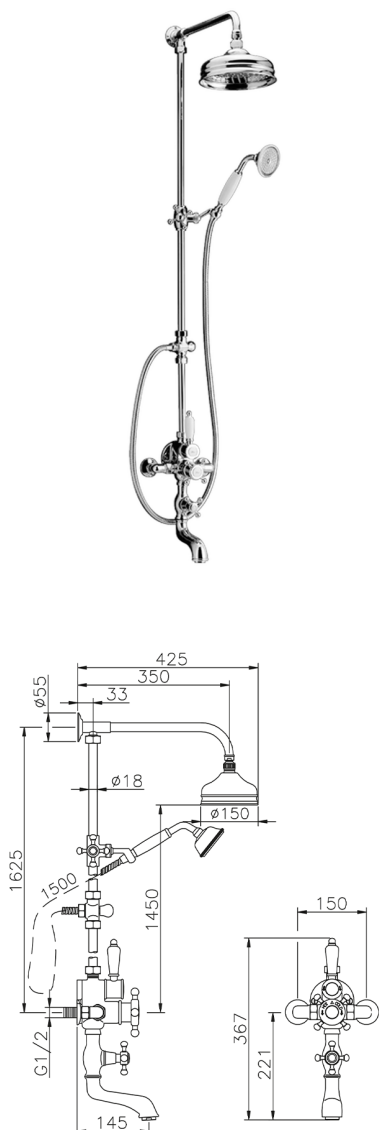

3-function Thermostatic shower set COLUMNS_592.VT01H.

MODEL **592.VT01H.**

3-function Thermostatic shower set, 2-outlet diverter, not Adjustable Shower Column, 2 Stopvalves, sliding handshower bracket, 78 mm Brass Classic one spray handshower, 150 mm Brass round headshower, 150 cm Brass flexible hose

AVAILABLE FINISHINGS

-  **AC** AC Satin Brushed Nickel
-  **AG** AG Antique Gold
-  **BA** BA Old Bronze
-  **CR** CR Chrome
-  **2W** 2W Brushed Gold

CHARACTERISTICS

Cartridge Spare Parts **24.04A.PP**

8x20 Plus P Thermostatic Valve