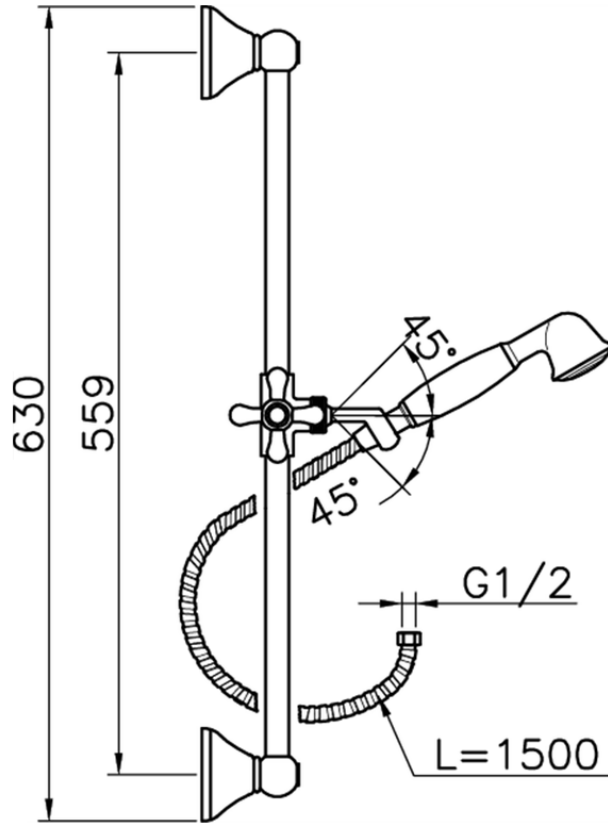

## Croisette showerset SHOWER\_62.07H.

62.07H.

<https://en.huberitalia.com/croisette-showerset-shower-62-07h>

2024-11-15