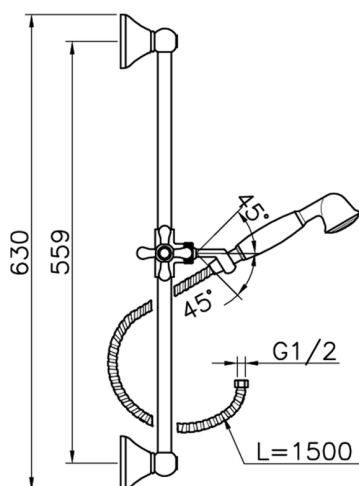

Croisette showerset SHOWER_62.07H.

MODEL **62.07H.**

Croisette showerset, 56 cm Sliding rail bar with sliding bracket, 53 mm Classic One Spray handshower, 150 cm Brass flexible hose

AVAILABLE FINISHINGS

-  **AG** AG Antique Gold
-  **BA** BA Old Bronze
-  **CR** CR Chrome
-  **2W** 2W Brushed Gold