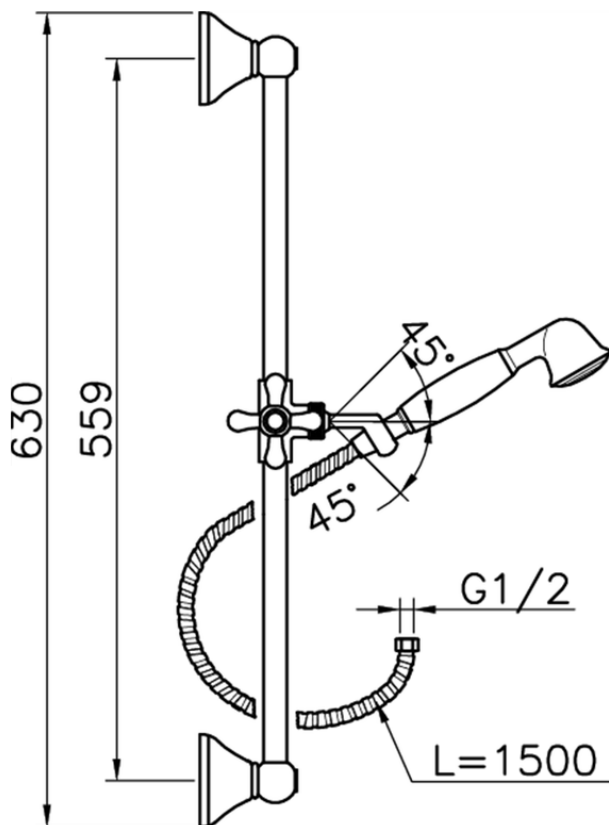

Croisette showerset SHOWER_62.07H.

62.07H.

<https://en.huberitalia.com/croisette-showerset-shower-62-07h>

2024-11-15