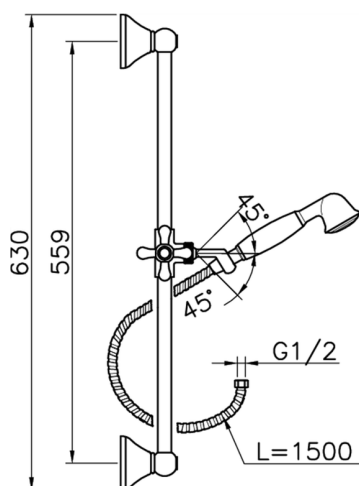

Croisette showeret SHOWER_62.07H.

MODEL **62.07H.**

Croisette showeret, 56 cm Sliding rail bar with sliding bracket, 53 mm Classic One Spray handshower, 150 cm Brass flexible hose

AVAILABLE FINISHINGS

-  **AG** AG Antique Gold
-  **BA** BA Old Bronze
-  **CR** CR Chrome
-  **2W** 2W Brushed Gold