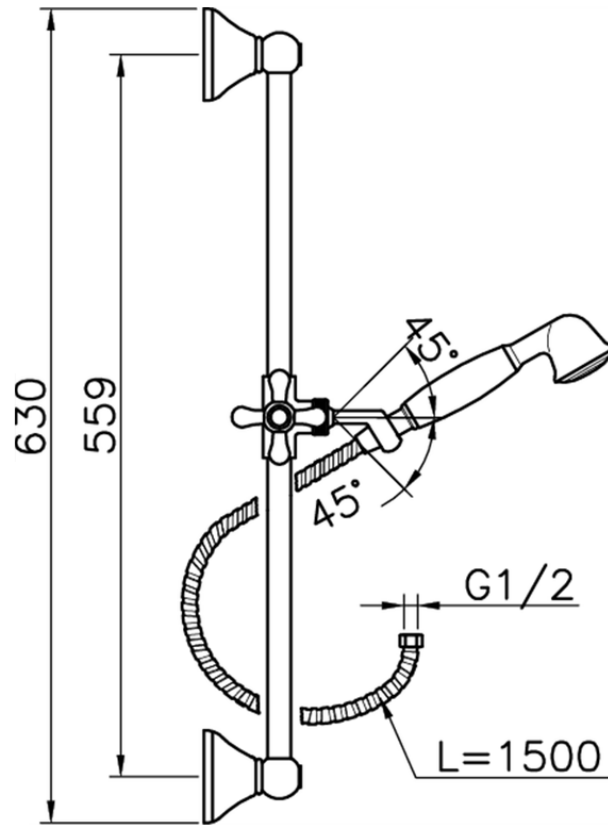

## Croisette showerset SHOWER\_62.07H.

62.07H.

<https://en.huberitalia.com/croisette-showerset-shower-62-07h>

2024-11-15