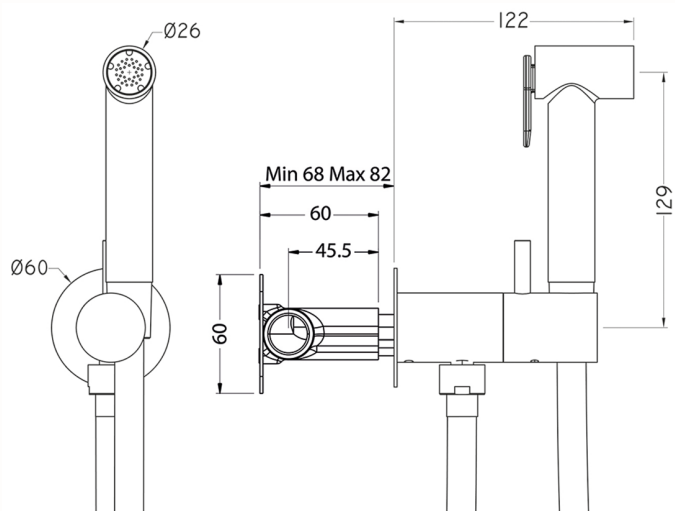

AVAILABLE FINISHINGS

- **21** 21 Chrome
- **24** 24 Gold
- **27** 27 Old Bronze
- **2F** 2F Brushed Nickel
- **2Q** 2Q Black Titanium
- **40** 40 Matt Black
- **4Q** 4Q Matt White