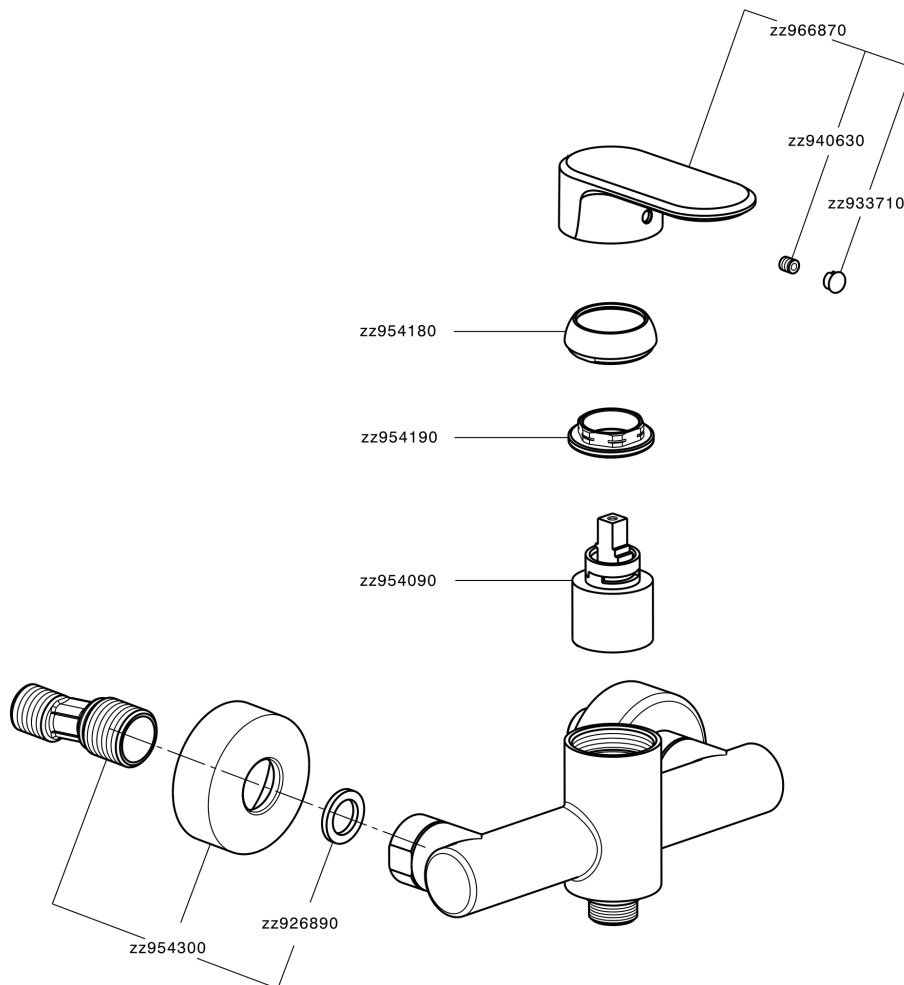

Single lever shower mixer LEVITY_LY000440

MODEL **LY000440**

Single lever shower mixer, without shower set, 1/2" M flexible connection

AVAILABLE FINISHINGS

-  **21** 21 Chrome
-  **2B** 2B Polished Nickel
-  **2F** 2F Brushed Nickel
-  **40** 40 Matt Black
-  **4Q** 4Q Matt White

CHARACTERISTICS

Cartridge Spare Parts **ZZ95409000**

35 mm Cartridge

EcoStop

EcoStop feature limits water flow to approximately 50% of maximum output with one point of resistance on setting. Push slightly past the middle stop only when full water output is required. This will save water up to 50%.

Single lever shower mixer LEVITY_LY000440

LY000440

<https://en.huberitalia.com/single-lever-shower-mixer-levity-ly000440>

2026-04-08