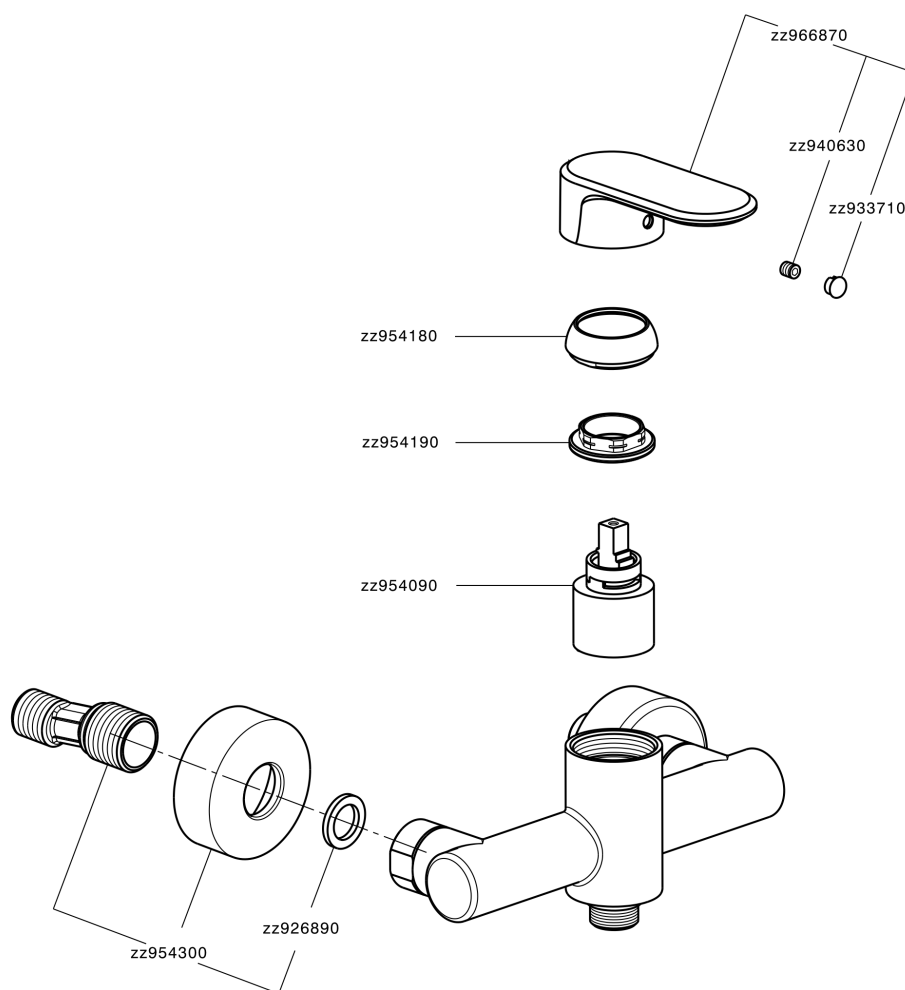

Single lever shower mixer LEVITY_LY000440

MODEL **LY000440**

Single lever shower mixer, without shower set, 1/2" M flexible connection

AVAILABLE FINISHINGS

-  **21** 21 Chrome
-  **2B** 2B Polished Nickel
-  **2F** 2F Brushed Nickel
-  **40** 40 Matt Black
-  **4Q** 4Q Matt White

CHARACTERISTICS

Cartridge Spare Parts **ZZ95409000**

35 mm Cartridge

EcoStop

EcoStop feature limits water flow to approximately 50% of maximum output with one point of resistance on setting. Push slightly past the middle stop only when full water output is required. This will save water up to 50%.

Single lever shower mixer LEVITY_LY000440

LY000440

<https://en.huberitalia.com/single-lever-shower-mixer-levity-ly000440>

2026-05-15