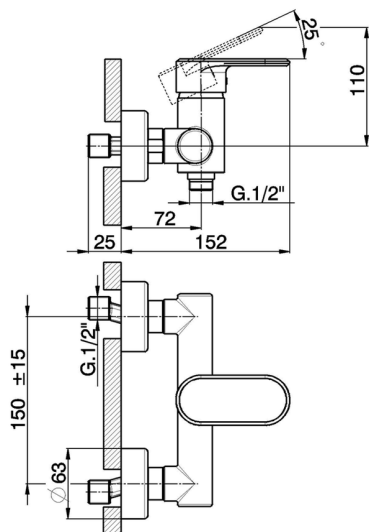

Single lever shower mixer LEVITY_LY000440

MODEL **LY000440**

Single lever shower mixer, without shower set, 1/2" M flexible connection

AVAILABLE FINISHINGS

-  **21** 21 Chrome
-  **2B** 2B Polished Nickel
-  **2F** 2F Brushed Nickel
-  **40** 40 Matt Black
-  **4Q** 4Q Matt White

CHARACTERISTICS

Cartridge Spare Parts **ZZ95409000**

35 mm Cartridge

EcoStop

EcoStop feature limits water flow to approximately 50% of maximum output with one point of resistance on setting. Push slightly past the middle stop only when full water output is required. This will save water up to 50%.

Single lever shower mixer LEVITY_LY000440

LY000440

<https://en.huberitalia.com/single-lever-shower-mixer-levity-ly000440>

2026-05-15