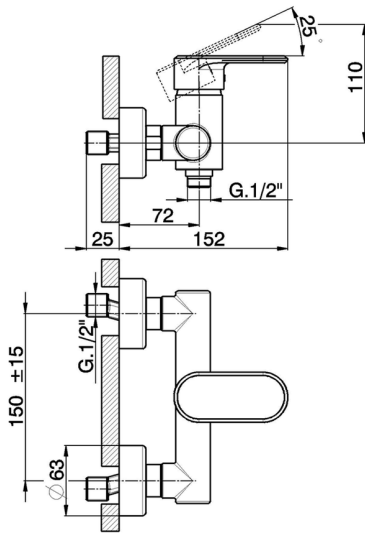

Single lever shower mixer LEVITY_LY000440

MODEL **LY000440**

Single lever shower mixer, without shower set, 1/2" M flexible connection

AVAILABLE FINISHINGS

-  **21** 21 Chrome
-  **2B** 2B Polished Nickel
-  **2F** 2F Brushed Nickel
-  **40** 40 Matt Black
-  **4Q** 4Q Matt White

CHARACTERISTICS

Cartridge Spare Parts **ZZ95409000**

35 mm Cartridge

EcoStop

EcoStop feature limits water flow to approximately 50% of maximum output with one point of resistance on setting. Push slightly past the middle stop only when full water output is required. This will save water up to 50%.

Single lever shower mixer LEVITY_LY000440

LY000440

<https://en.huberitalia.com/single-lever-shower-mixer-levity-ly000440>

2026-04-08