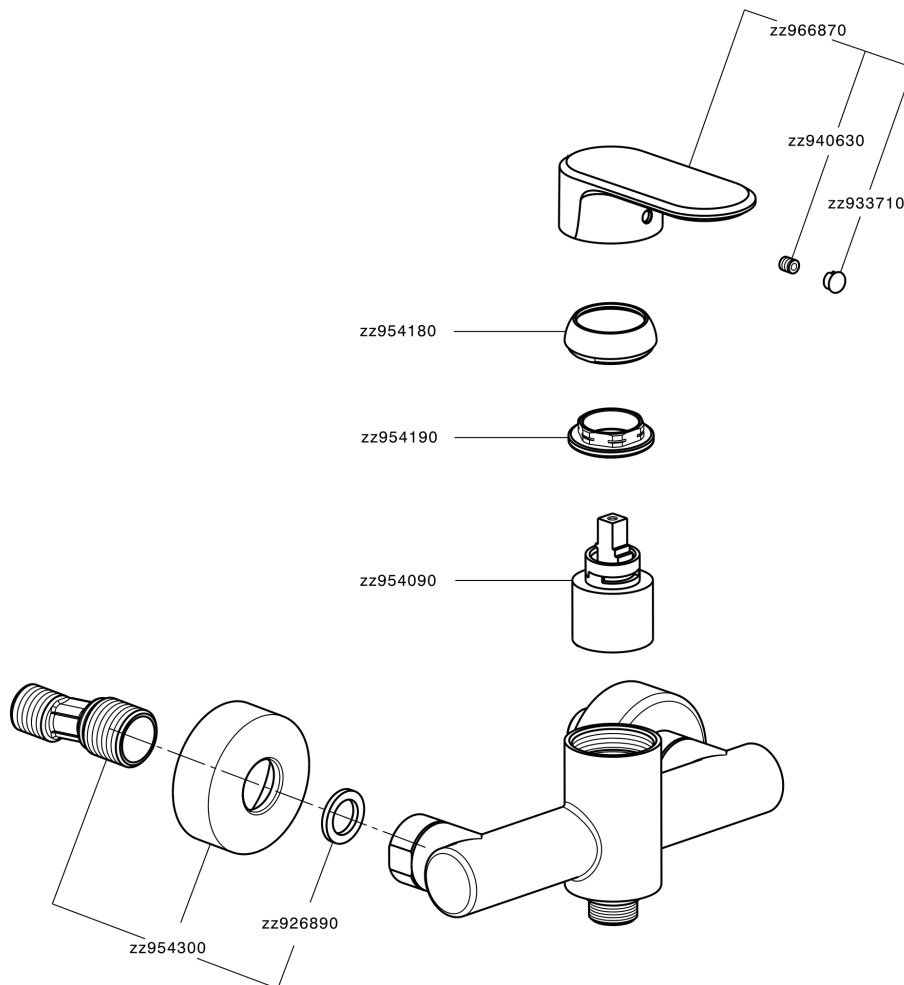

## Single lever shower mixer LEVITY\_LY000440

MODEL **LY000440**

Single lever shower mixer, without shower set, 1/2" M flexible connection

### CHARACTERISTICS

Cartridge Spare Parts **ZZ95409000**

**35 mm Cartridge**

### EcoStop

EcoStop feature limits water flow to approximately 50% of maximum output with one point of resistance on setting. Push slightly past the middle stop only when full water output is required. This will save water up to 50%.