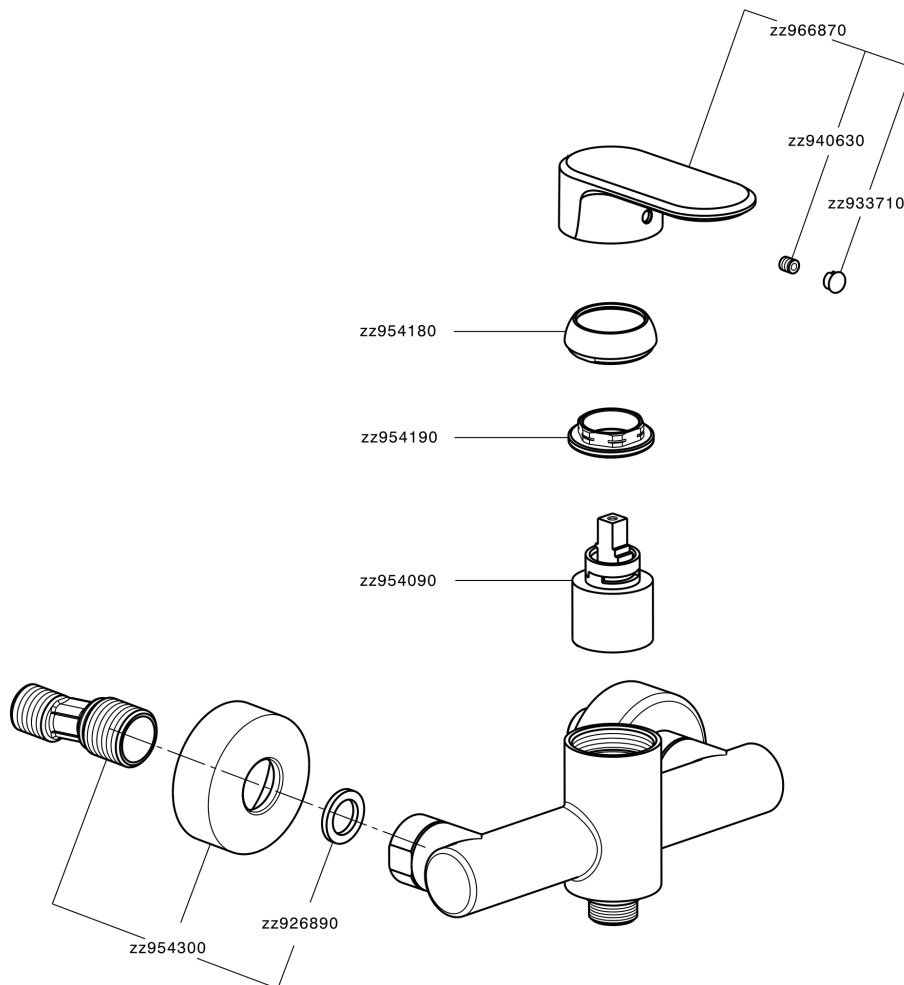

Single lever shower mixer LEVITY_LY000440

MODEL **LY000440**

Single lever shower mixer, without shower set, 1/2" M flexible connection

AVAILABLE FINISHINGS

-  **21** 21 Chrome
-  **2B** 2B Polished Nickel
-  **2F** 2F Brushed Nickel
-  **40** 40 Matt Black
-  **4Q** 4Q Matt White

CHARACTERISTICS

Cartridge Spare Parts **ZZ95409000**

35 mm Cartridge

EcoStop

EcoStop feature limits water flow to approximately 50% of maximum output with one point of resistance on setting. Push slightly past the middle stop only when full water output is required. This will save water up to 50%.

Single lever shower mixer LEVITY_LY000440

LY000440

<https://en.huberitalia.com/single-lever-shower-mixer-levity-ly000440>

2026-06-26