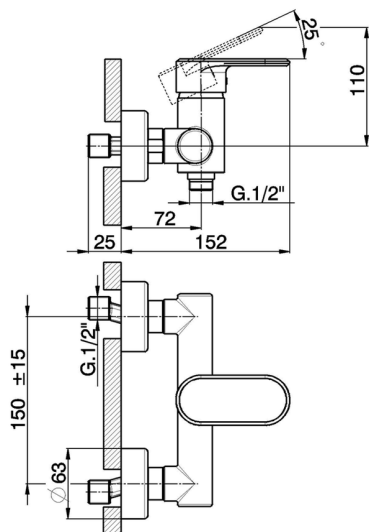

Single lever shower mixer LEVITY_LY000440

MODEL **LY000440**

Single lever shower mixer, without shower set, 1/2" M flexible connection

AVAILABLE FINISHINGS

-  **21** 21 Chrome
-  **2B** 2B Polished Nickel
-  **2F** 2F Brushed Nickel
-  **40** 40 Matt Black
-  **4Q** 4Q Matt White

CHARACTERISTICS

Cartridge Spare Parts **ZZ95409000**

35 mm Cartridge

EcoStop

EcoStop feature limits water flow to approximately 50% of maximum output with one point of resistance on setting. Push slightly past the middle stop only when full water output is required. This will save water up to 50%.

Single lever shower mixer LEVITY_LY000440

LY000440

<https://en.huberitalia.com/single-lever-shower-mixer-levity-ly000440>

2026-06-26