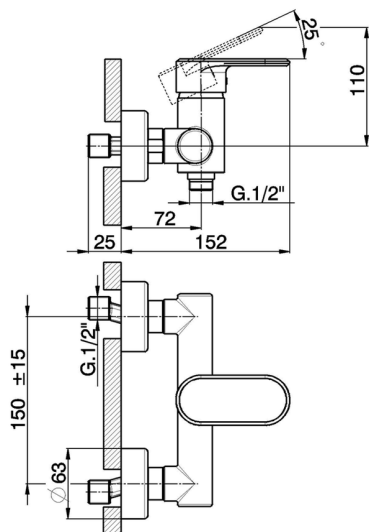

## Single lever shower mixer LEVITY\_LY000440

MODEL **LY000440**

Single lever shower mixer, without shower set, 1/2" M flexible connection

### CHARACTERISTICS

Cartridge Spare Parts **ZZ95409000**

**35 mm Cartridge**

### EcoStop

EcoStop feature limits water flow to approximately 50% of maximum output with one point of resistance on setting. Push slightly past the middle stop only when full water output is required. This will save water up to 50%.