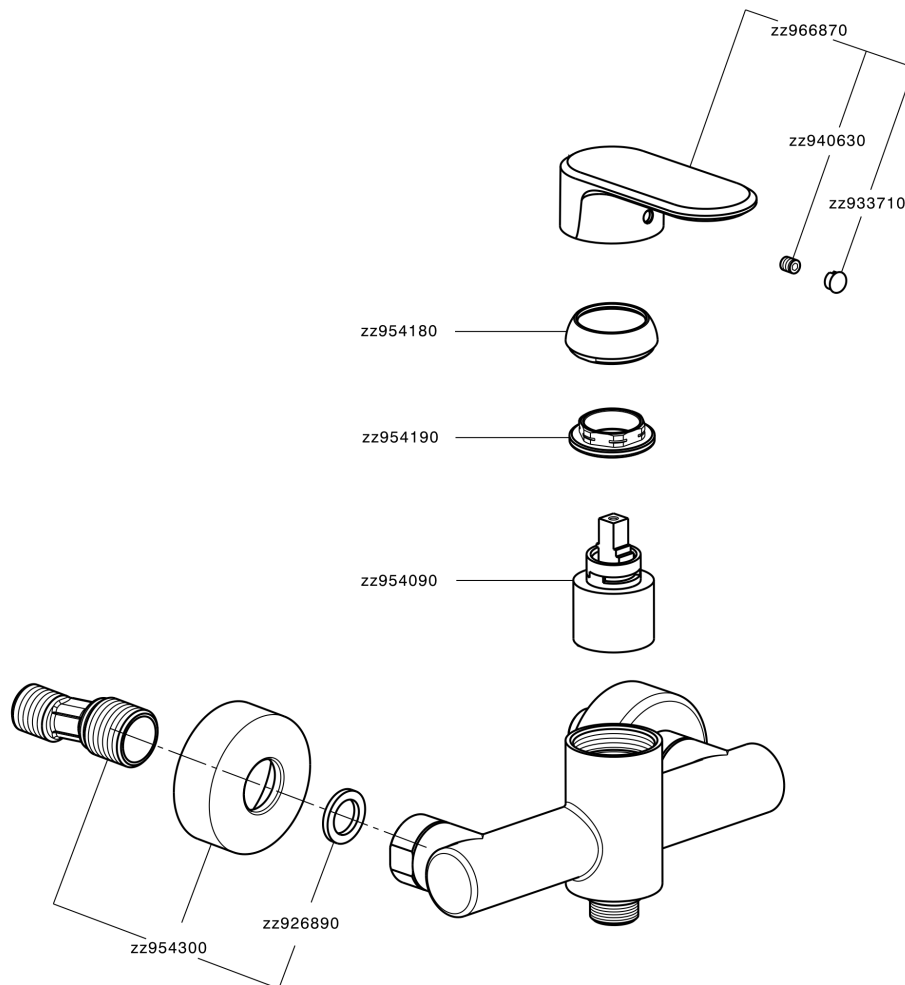

Single lever shower mixer LEVITY_LY000440

LY000440

<https://en.huberitalia.com/single-lever-shower-mixer-levity-ly000440>

2026-05-15