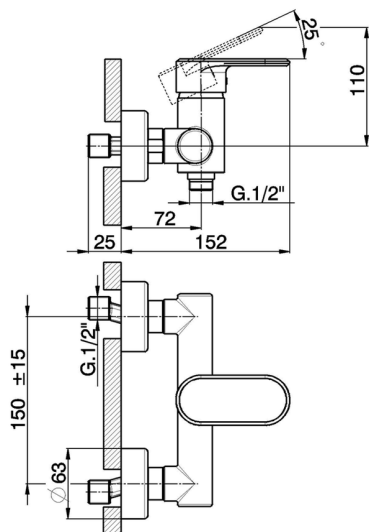

Single lever shower mixer LEVITY_LY000440

MODEL **LY000440**

Single lever shower mixer, without shower set, 1/2" M flexible connection

AVAILABLE FINISHINGS

-  **21** 21 Chrome
-  **2B** 2B Polished Nickel
-  **2F** 2F Brushed Nickel
-  **40** 40 Matt Black
-  **4Q** 4Q Matt White

CHARACTERISTICS

Cartridge Spare Parts **ZZ95409000**

35 mm Cartridge

EcoStop

EcoStop feature limits water flow to approximately 50% of maximum output with one point of resistance on setting. Push slightly past the middle stop only when full water output is required. This will save water up to 50%.

Single lever shower mixer LEVITY_LY000440

LY000440

<https://en.huberitalia.com/single-lever-shower-mixer-levity-ly000440>

2026-06-06