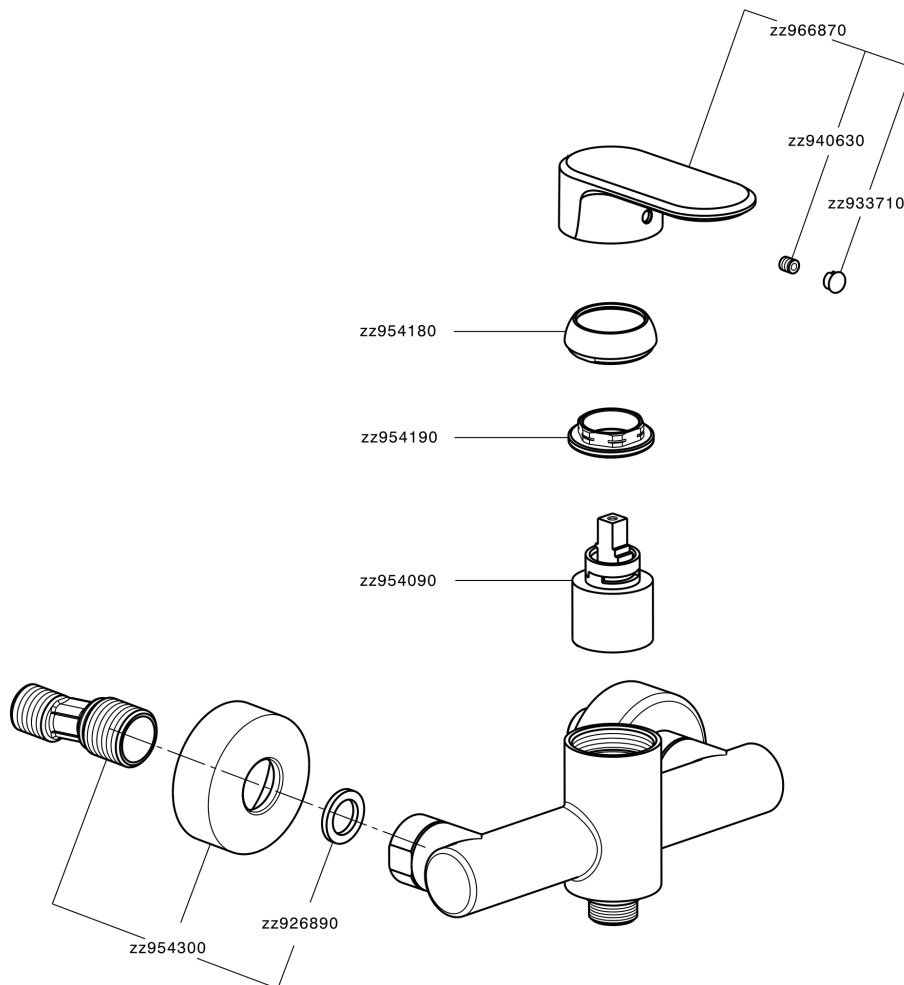

Single lever shower mixer LEVITY_LY000440

LY000440

<https://en.huberitalia.com/single-lever-shower-mixer-levity-ly000440>

2026-06-09