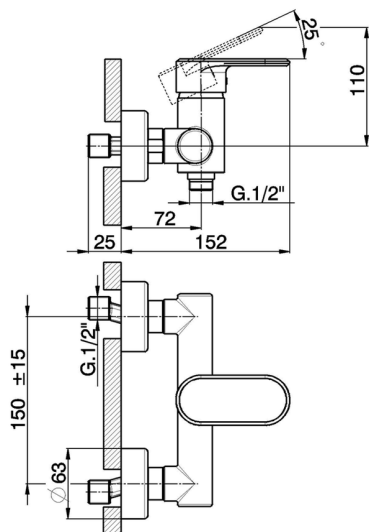

Single lever shower mixer LEVITY_LY000440

MODEL **LY000440**

Single lever shower mixer, without shower set, 1/2" M flexible connection

AVAILABLE FINISHINGS

-  **21** 21 Chrome
-  **2B** 2B Polished Nickel
-  **2F** 2F Brushed Nickel
-  **40** 40 Matt Black
-  **4Q** 4Q Matt White

CHARACTERISTICS

Cartridge Spare Parts **ZZ95409000**

35 mm Cartridge

EcoStop

EcoStop feature limits water flow to approximately 50% of maximum output with one point of resistance on setting. Push slightly past the middle stop only when full water output is required. This will save water up to 50%.

Single lever shower mixer LEVITY_LY000440

LY000440

<https://en.huberitalia.com/single-lever-shower-mixer-levity-ly000440>

2026-06-13