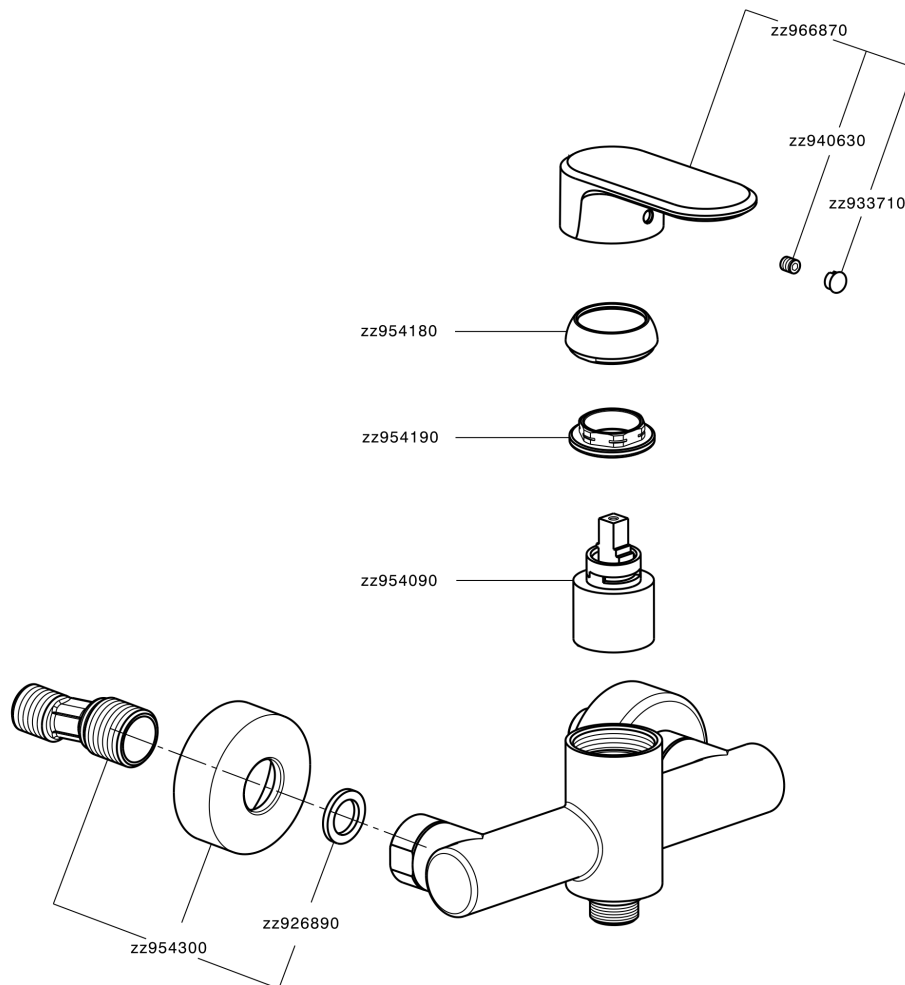

Single lever shower mixer LEVITY_LY000440

MODEL **LY000440**

Single lever shower mixer, without shower set, 1/2" M flexible connection

AVAILABLE FINISHINGS

-  **21** 21 Chrome
-  **2B** 2B Polished Nickel
-  **2F** 2F Brushed Nickel
-  **40** 40 Matt Black
-  **4Q** 4Q Matt White

CHARACTERISTICS

Cartridge Spare Parts **ZZ95409000**

35 mm Cartridge

EcoStop

EcoStop feature limits water flow to approximately 50% of maximum output with one point of resistance on setting. Push slightly past the middle stop only when full water output is required. This will save water up to 50%.

Single lever shower mixer LEVITY_LY000440

LY000440

<https://en.huberitalia.com/single-lever-shower-mixer-levity-ly000440>

2026-06-13