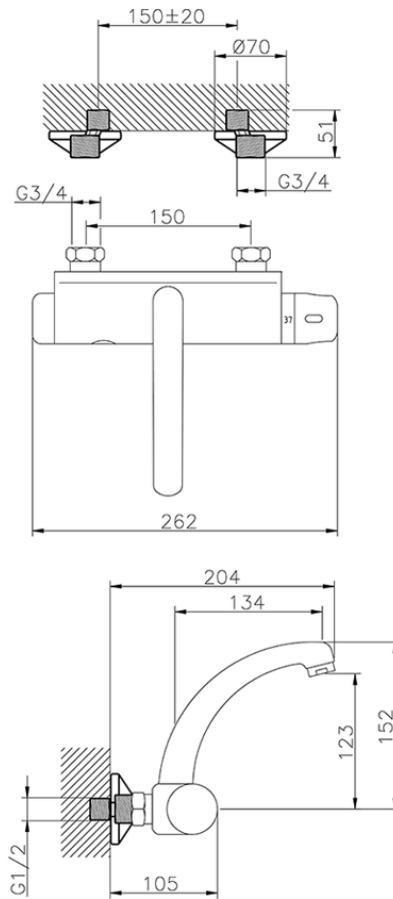

Thermo-electronic wall-mounted sink mixer THERMO_401.23H.

401.23H.

<https://en.huberitalia.com/thermo-electronic-wall-mounted-sink-mixer-thermo-401-23h>

2024-11-23