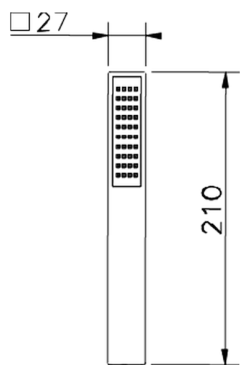

## ABS Ego handshower SHOWER\_SS014400

MODEL **SS014400**

Handshower, ABS one spray 27x27 mm

AVAILABLE FINISHINGS

CHARACTERISTICS

2026-04-07