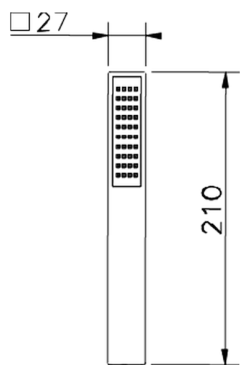

ABS Ego handshower SHOWER_SS014400

MODEL **SS014400**

Handshower, ABS one spray 27x27 mm

AVAILABLE FINISHINGS

CHARACTERISTICS

2026-06-08