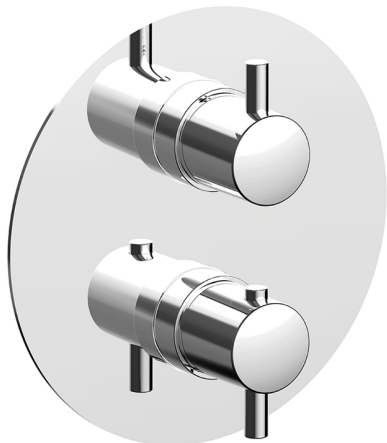

Exposed part for Thermostatic One Box Valve ONE BOX_TV0BT030

MODEL **TV0BT030**

Exposed part for Thermostatic One Box Valve, with 1-2-3 outlet devia stop, Minimum depth of installation: 67 mm, without concealed part, for items ZB00B030-ZB00B031

AVAILABLE FINISHINGS

CHARACTERISTICS

Cartridge Spare Parts **24.04A.PP**

8x20 Plus P Thermostatic Valve

Installation **Concealed**

Required concealed parts **ZB00B031**

ZB00B030

DeviaStop

The Huber Devia Stop technology allows to adjust the water flow and to direct it to the selected output point (overhead soaker, hand shower, etc).

Thermostatic

The Huber thermostatic is your personal water manager, helping you to handle, control and save water and energy.

One Box Universal Concealed Part ONE BOX_ZB00B031

MODEL **ZB00B031**

One Box Universal Concealed Part, for 1 or 2 or 3 outlet thermostatic or single lever, without trim kit, with noise reducers, with sealing gasket