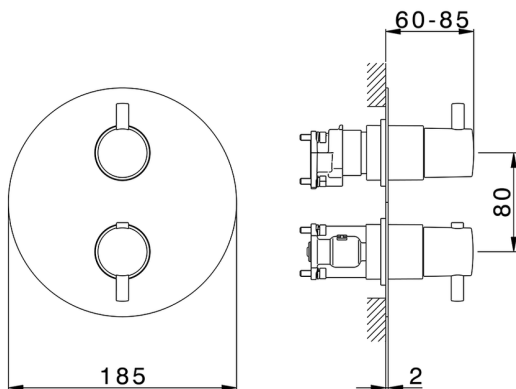

Exposed part for Thermostatic One Box Valve ONE BOX_TV0BT030

MODEL **TV0BT030**

Exposed part for Thermostatic One Box Valve, with 1-2-3 outlet devia stop, Minimum depth of installation: 67 mm, without concealed part, for items ZB00B030-ZB00B031

AVAILABLE FINISHINGS

CHARACTERISTICS

Cartridge Spare Parts **24.04A.PP**

8x20 Plus P Thermostatic Valve

Installation **Concealed**

Required concealed parts **ZB00B031**

ZB00B030

DeviaStop