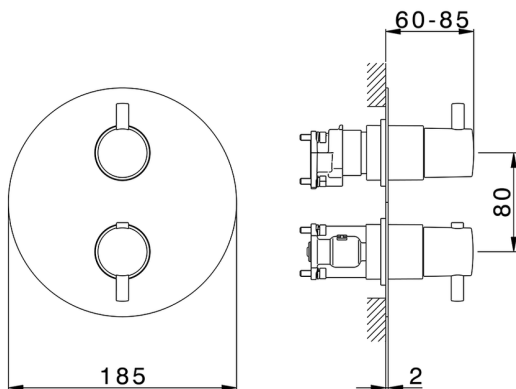

Exposed part for Thermostatic One Box Valve ONE BOX_TV0BT030

MODEL **TV0BT030**

Exposed part for Thermostatic One Box Valve, with 1-2-3 outlet deviasstop, Minimum depth of installation: 67 mm, without concealed part, for items ZB00B030-ZB00B031

AVAILABLE FINISHINGS

CHARACTERISTICS

Cartridge Spare Parts **24.04A.PP**

8x20 Plus P Thermostatic Valve

Installation **Concealed**

Required concealed parts **ZB00B031**

ZB00B030

DeviaStop