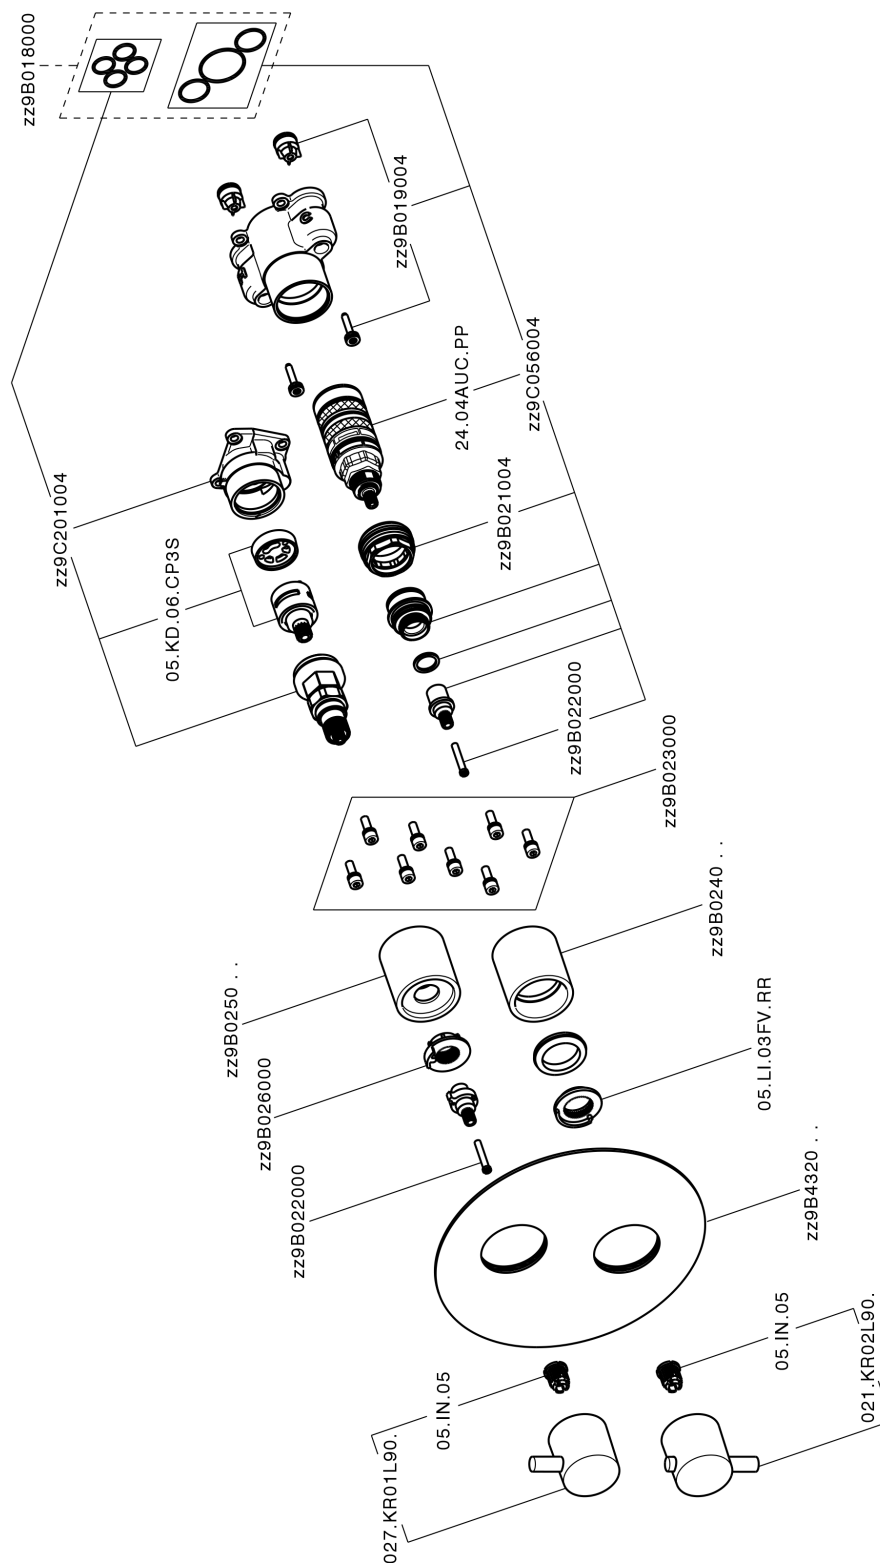

Exposed part for Thermostatic One Box Valve ONE BOX_TV0BT030

MODEL **TV0BT030**

Exposed part for Thermostatic One Box Valve, with 1-2-3 outlet deviasstop, Minimum depth of installation: 67 mm, without concealed part, for items ZB00B030-ZB00B031

AVAILABLE FINISHINGS

CHARACTERISTICS

Cartridge Spare Parts **24.04A.PP**

8x20 Plus P Thermostatic Valve

Installation **Concealed**

Required concealed parts **ZB00B031**

ZB00B030

DeviaStop

The Huber Devia Stop technology allows to adjust the water flow and to direct it to the selected output point (overhead soaker, hand shower, etc).

Thermostatic

The Huber thermostatic is your personal water manager, helping you to handle, control and save water and energy.

Exposed part for Thermostatic One Box Valve ONE BOX_TV0BT030

TV0BT030

<https://en.huberitalia.com/exposed-part-for-thermostatic-one-box-valve-one-box-tv0bt030>

One Box Universal Concealed Part ONE BOX_ZB00B031