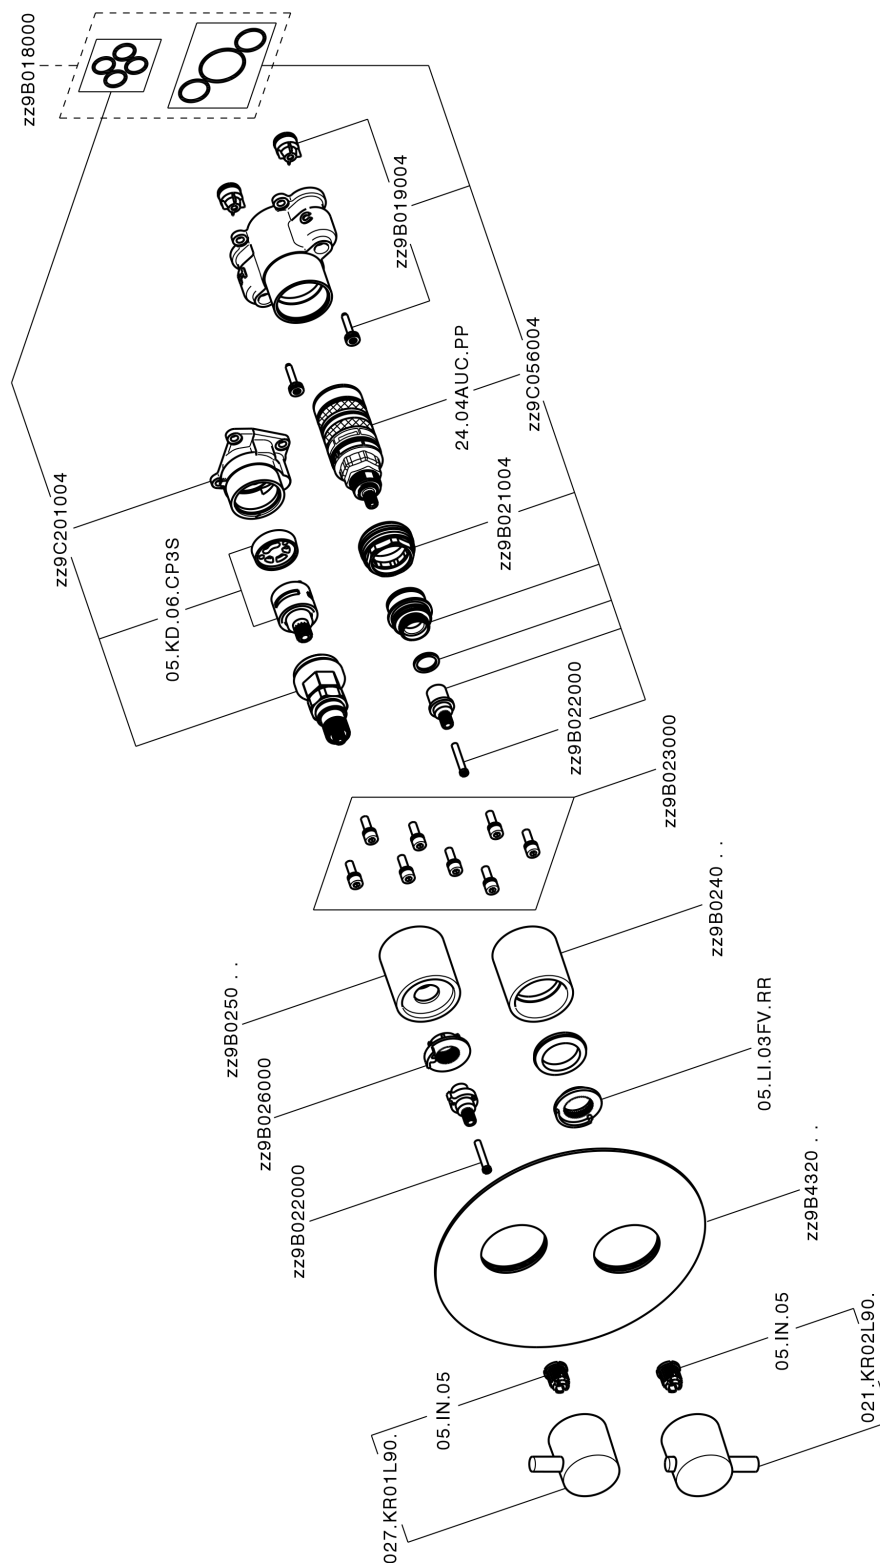

## Exposed part for Thermostatic One Box Valve ONE BOX\_TV0BT030

MODEL **TV0BT030**

Exposed part for Thermostatic One Box Valve, with 1-2-3 outlet deviasstop, Minimum depth of installation: 67 mm, without concealed part, for items ZB00B030-ZB00B031

AVAILABLE FINISHINGS

CHARACTERISTICS

Cartridge Spare Parts **24.04A.PP**

**8x20 Plus P Thermostatic Valve**

Installation **Concealed**

Required concealed parts **ZB00B031**

**ZB00B030**

### DeviaStop

The Huber Devia Stop technology allows to adjust the water flow and to direct it to the selected output point (overhead soaker, hand shower, etc).

## Exposed part for Thermostatic One Box Valve ONE BOX\_TV0BT030

TV0BT030

<https://en.huberitalia.com/exposed-part-for-thermostatic-one-box-valve-one-box-tv0bt030>