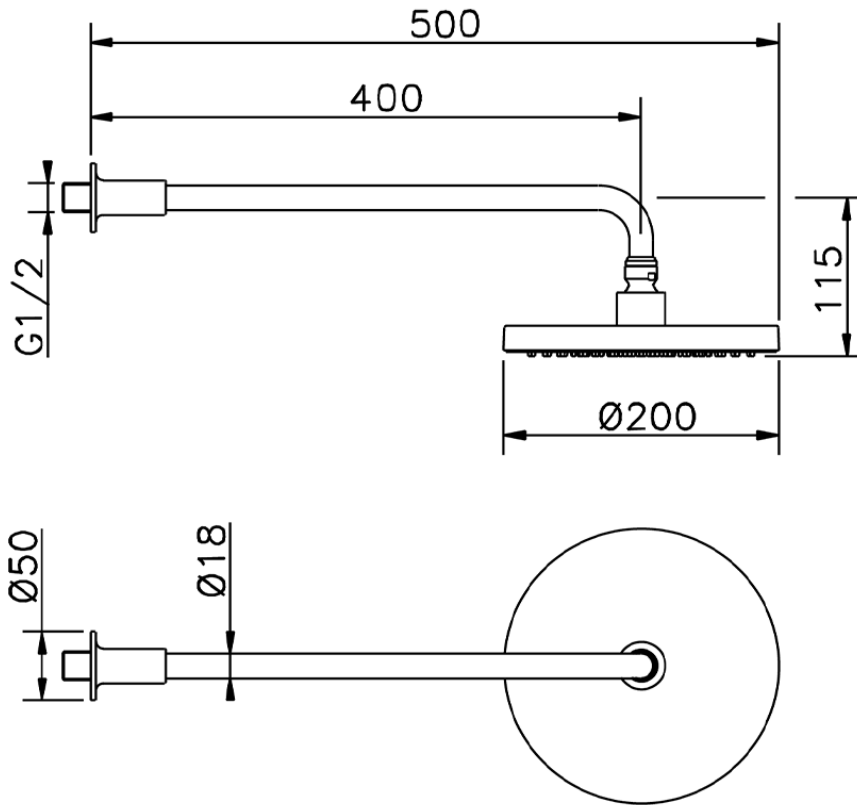

Shower arm with Minimal showerhead SHOWER_614.22H.

614.22H.

<https://en.huberitalia.com/shower-arm-with-minimal-showerhead-shower-614-22h>

2024-11-15