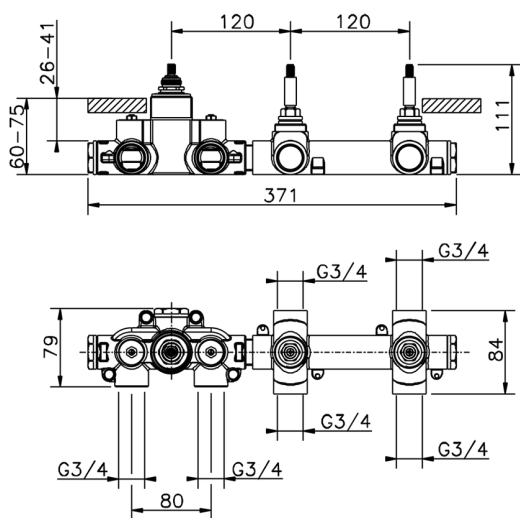

2 Function Concealed Thermostatic Valve CONCEALED_ZB01R200

MODEL **ZB01R200**

2 Function Concealed Thermostatic Valve

AVAILABLE FINISHINGS

CHARACTERISTICS

Installation	Concealed
Cartridge Spare Parts	23.51A.HF
HF Thermostatic Valve	
Concealed	1