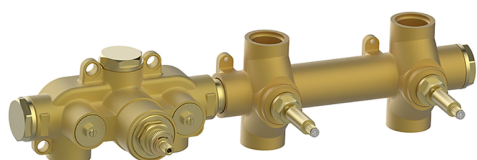

2 Function Concealed Thermostatic Valve CONCEALED_ZB01R200

MODEL **ZB01R200**

2 Function Concealed Thermostatic Valve

AVAILABLE FINISHINGS

CHARACTERISTICS

Installation	Concealed
Cartridge Spare Parts	23.51A.HF
HF Thermostatic Valve	
Concealed	1

Thermostatic

The Huber thermostatic is your personal water manager, helping you to handle, control and save water and energy.

2024-12-22