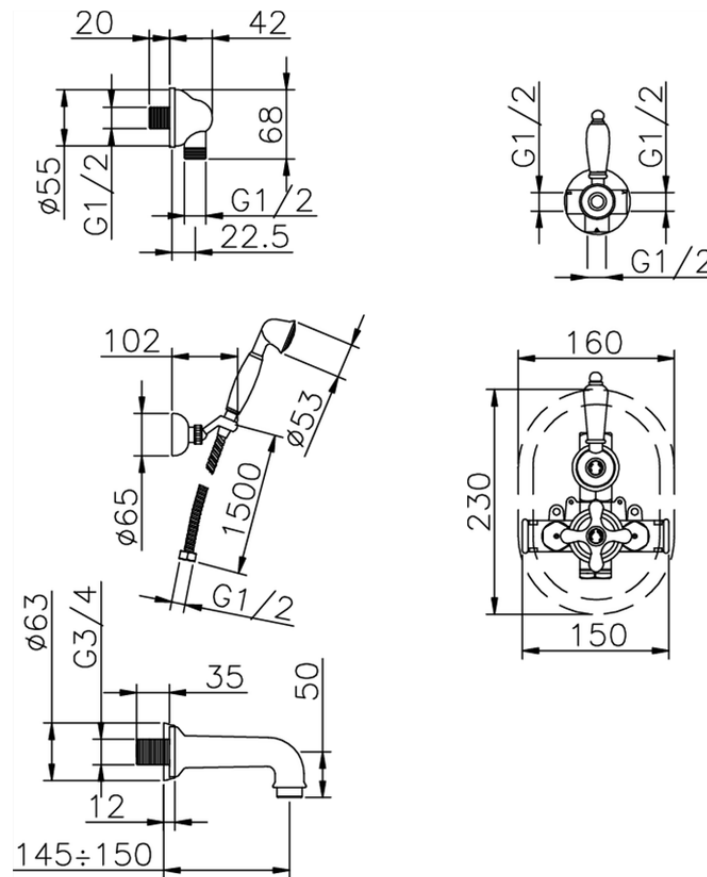

Concealed thermostatic bath mixer CROISSETTE_915.CS01H.

915.CS01H.

<https://en.huberitalia.com/concealed-thermostatic-bath-mixer-croisette-915-cs01h>

2024-11-15