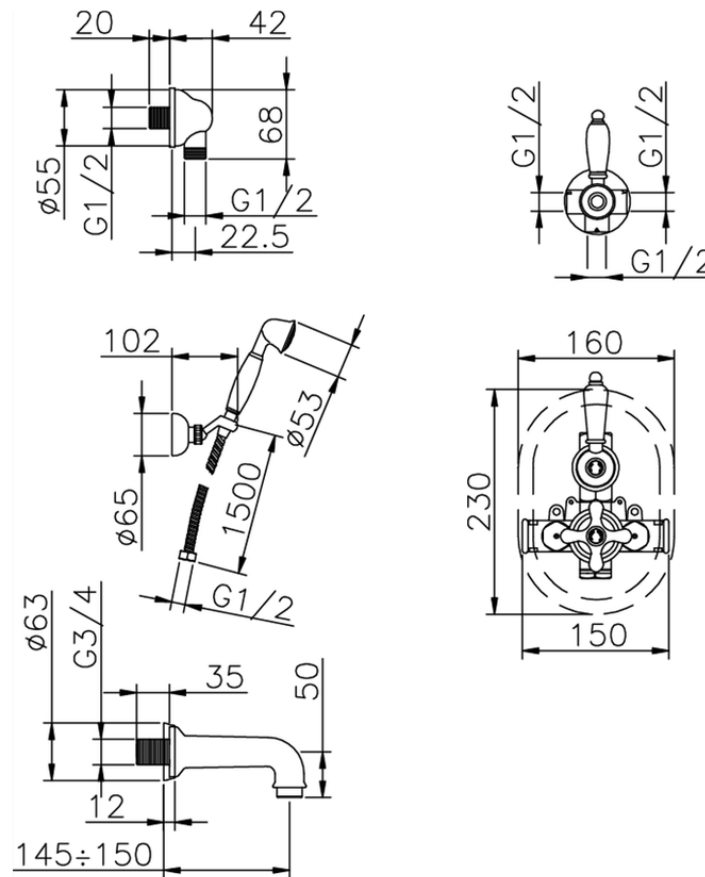

Concealed thermostatic bath mixer CROISSETTE_915.CS01H.

915.CS01H.

<https://en.huberitalia.com/concealed-thermostatic-bath-mixer-croisette-915-cs01h>

2024-11-15