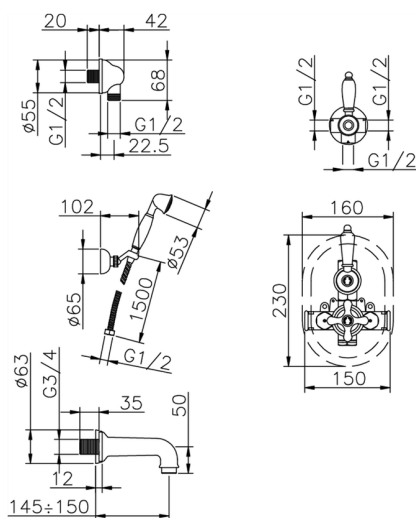

Concealed thermostatic bath mixer CROISSETTE_915.CS01H.

MODEL **915.CS01H.**

Concealed thermostatic bath mixer, 1/2" Concealed Thermostatic Mixer, 1/2" outlet stopvalve, 2-outlet diverter, wall mounted adjustable handshower bracket, 53 mm Brass classic one spray handshower, 3/4 M 150 mm spout, 1/2" wall elbow, 150 cm Brass flexible hose

AVAILABLE FINISHINGS

-  **AG** AG Antique Gold
-  **BA** BA Old Bronze
-  **CR** CR Chrome
-  **2W** 2W Brushed Gold

CHARACTERISTICS

Cartridge Spare Parts **24.04A.PP**

8x20 Plus P Thermostatic Valve

Installation **Concealed**