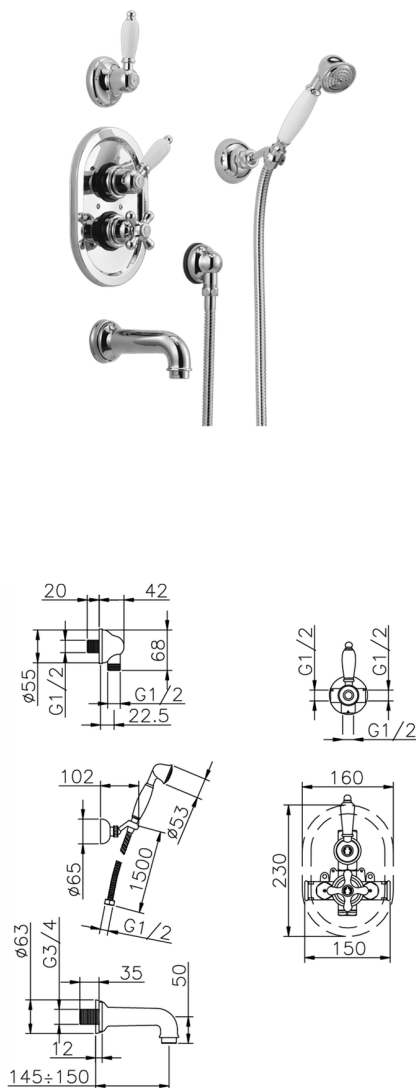

Concealed thermostatic bath mixer CROISSETTE_915.CS01H.

MODEL **915.CS01H.**

Concealed thermostatic bath mixer, 1/2" Concealed Thermostatic Mixer, 1/2" outlet stopvalve, 2-outlet diverter, wall mounted adjustable handshower bracket, 53 mm Brass classic one spray handshower, 3/4 M 150 mm spout, 1/2" wall elbow, 150 cm Brass flexible hose

AVAILABLE FINISHINGS

-  **AG** AG Antique Gold
-  **BA** BA Old Bronze
-  **CR** CR Chrome
-  **2W** 2W Brushed Gold

CHARACTERISTICS

Cartridge Spare Parts **24.04A.PP**

8x20 Plus P Thermostatic Valve

Installation **Concealed**