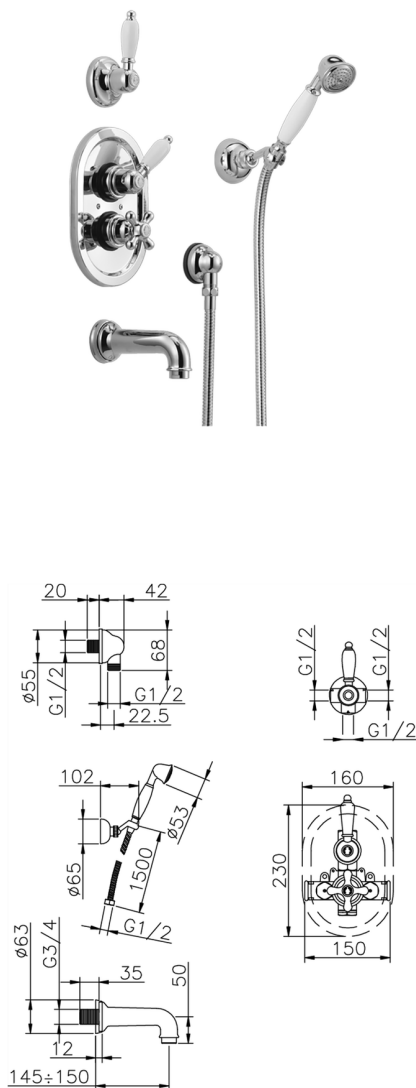

## Concealed thermostatic bath mixer CROISSETTE\_915.CS01H.

MODEL **915.CS01H.**

Concealed thermostatic bath mixer, 1/2" Concealed Thermostatic Mixer, 1/2" outlet stopvalve, 2-outlet diverter, wall mounted adjustable handshower bracket, 53 mm Brass classic one spray handshower, 3/4 M 150 mm spout, 1/2" wall elbow, 150 cm Brass flexible hose

### AVAILABLE FINISHINGS

-  **AG** AG Antique Gold
-  **BA** BA Old Bronze
-  **CR** CR Chrome
-  **2W** 2W Brushed Gold

### CHARACTERISTICS

Cartridge Spare Parts **24.04A.PP**

**8x20 Plus P Thermostatic Valve**

Installation **Concealed**