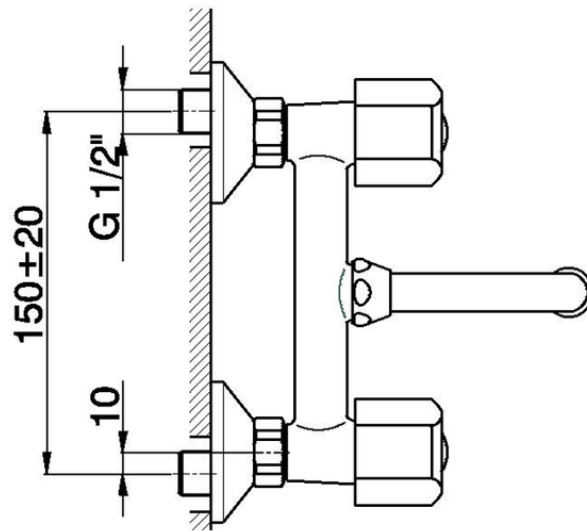

Exposed sink mixer EVA_EV000380

EV000380

<https://en.huberitalia.com/exposed-sink-mixer-eva-ev000380>

2026-04-05