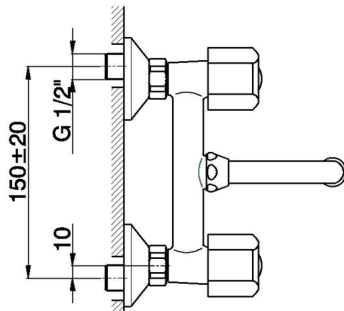

## Exposed sink mixer EVA\_EV000380

MODEL **EV000380**

Exposed sink mixer, without handles

AVAILABLE FINISHINGS

CHARACTERISTICS

2026-05-01