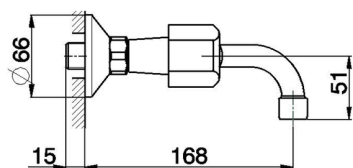

Exposed sink mixer EVA_EV000380

MODEL **EV000380**

Exposed sink mixer, without handles

AVAILABLE FINISHINGS

CHARACTERISTICS

2026-06-25