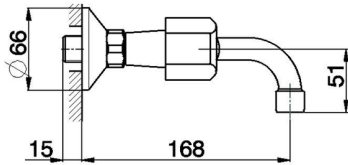

Exposed sink mixer EVA_EV000380

MODEL **EV000380**

Exposed sink mixer, without handles

AVAILABLE FINISHINGS

CHARACTERISTICS

2026-04-08