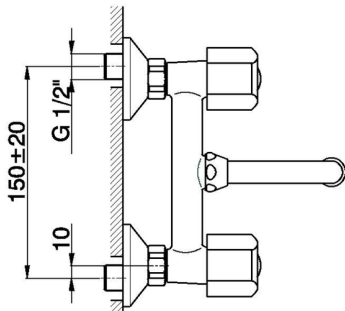

Exposed sink mixer EVA_EV000380

MODEL **EV000380**

Exposed sink mixer, without handles

AVAILABLE FINISHINGS

CHARACTERISTICS

2026-04-08