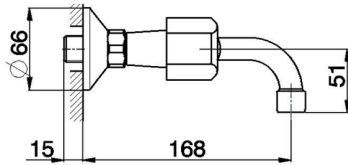

## Exposed sink mixer EVA\_EV000380

MODEL **EV000380**

Exposed sink mixer, without handles

AVAILABLE FINISHINGS

CHARACTERISTICS

2026-05-01