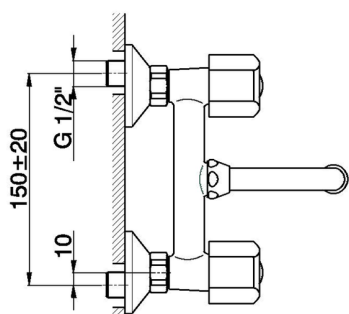

Exposed sink mixer EVA_EV000380

MODEL **EV000380**

Exposed sink mixer, without handles

AVAILABLE FINISHINGS

CHARACTERISTICS

2026-06-25