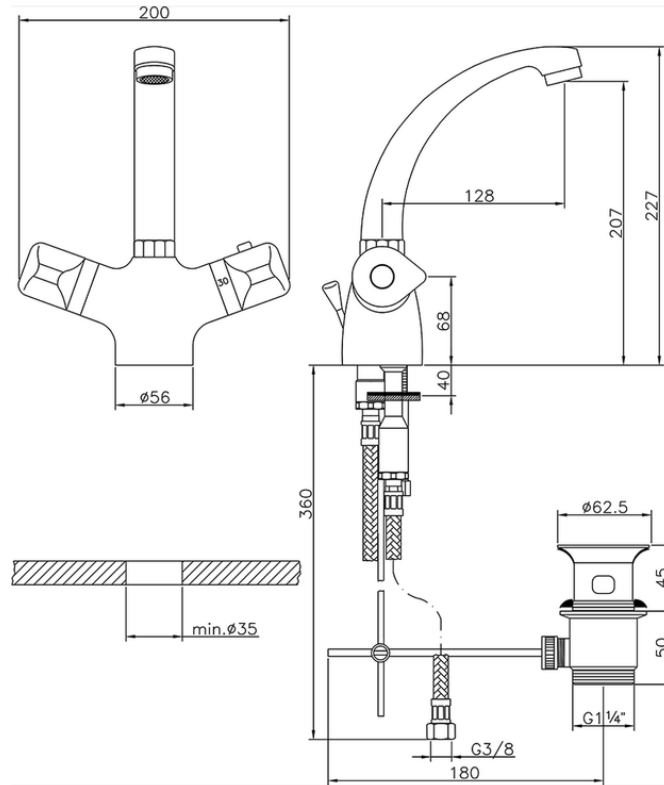

Thermostatic washbasin mixer CLINIC&TECHNICAL_CLT52010

CLT52010

<https://en.huberitalia.com/thermostatic-washbasin-mixer-clinicttechnical-clt52010>

2024-09-19