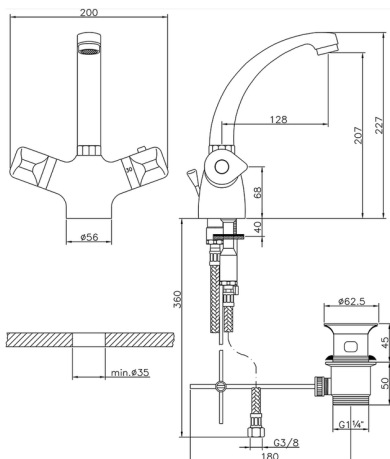

Thermostatic washbasin mixer **CLINIC&TECHNICAL_CLT52010**

MODEL **CLT52010**

Thermostatic washbasin mixer, with 1"1/4 pop-up waste, swivel spout, G.3/8" stainless steel flexible hose

AVAILABLE FINISHINGS

CHARACTERISTICS

Cartridge Spare Parts **24.04A.PP**

8x20 Plus P Thermostatic Valve

Thermostatic

The Huber thermostatic is your personal water manager, helping you to handle, control and save water and energy.