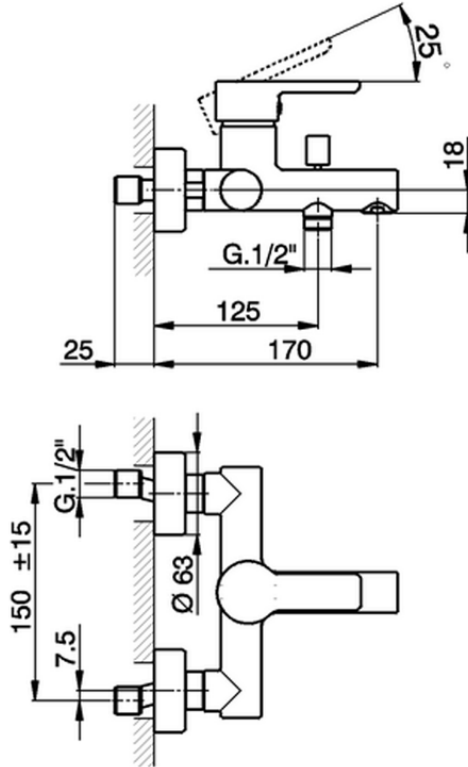

Single lever bath mixer SOFT_SF000130

SF000130

<https://en.huberitalia.com/single-lever-bath-mixer-soft-sf000130>

2026-04-08