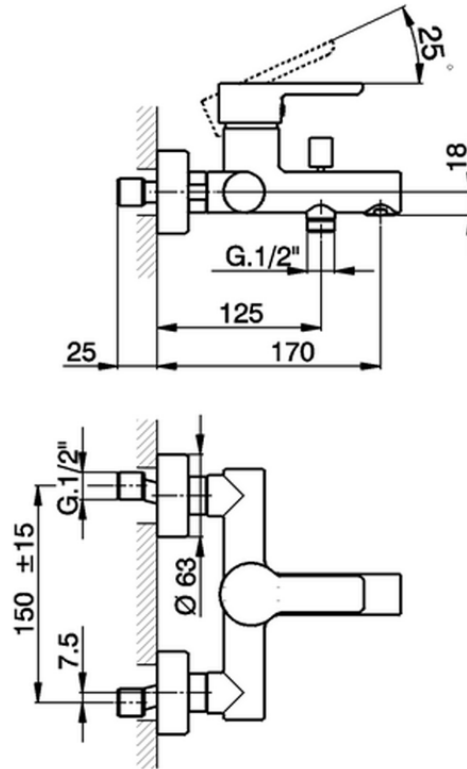

Single lever bath mixer SOFT_SF000130

SF000130

<https://en.huberitalia.com/single-lever-bath-mixer-soft-sf000130>

2026-06-13