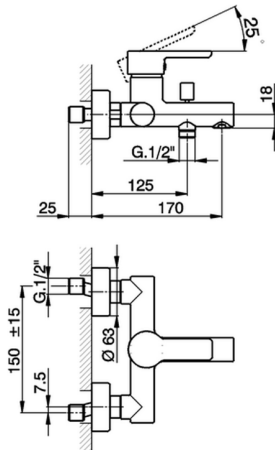

Single lever bath mixer SOFT_SF000130

MODEL **SF000130**

Single lever bath mixer, without shower set, 1/2" M flexible connection

AVAILABLE FINISHINGS

CHARACTERISTICS

Cartridge Spare Parts **ZZ95435000**

35 mm Cartridge