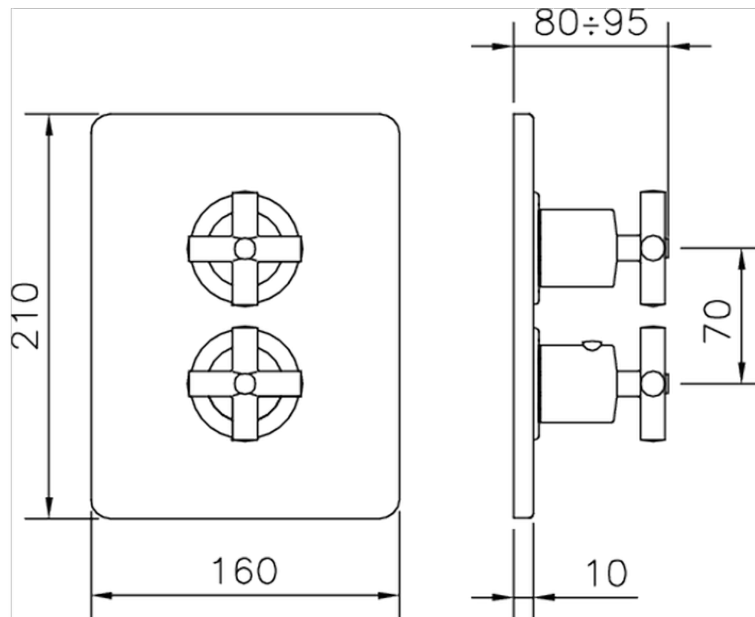

Exposed part for 2-outlet con.thermo.shower valve THERMO_SU018100

SU018100

<https://en.huberitalia.com/exposed-part-for-2-outlet-con-thermo-shower-valve-thermo-su018100>

Piastra/Plate/Plaque/Platte/Placa

2-3mm: XX 25-40 YY 76-91

10 mm: XX 16-31 YY 65-80

ZB018101

<https://en.huberitalia.com/2-outlet-concealed-thermostatic-shower-valve-concealed-zb018101>

2024-12-22