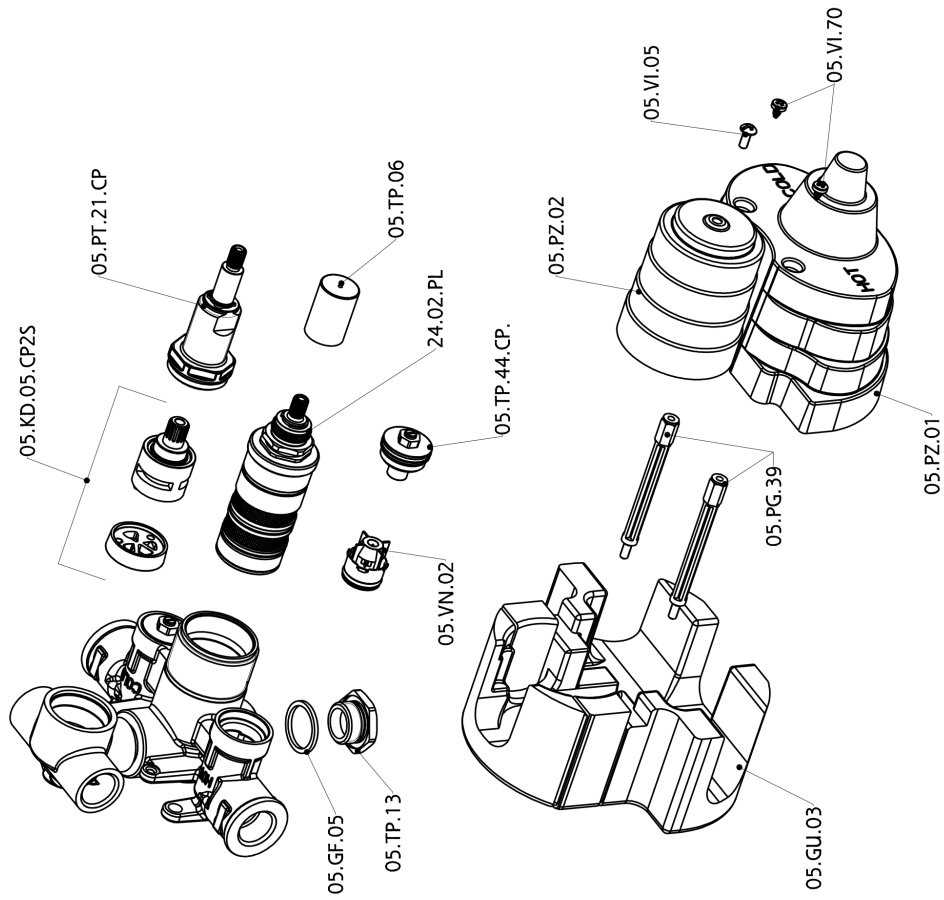

Exposed part for 2-outlet con.thermo.shower valve THERMO_SU018100

SU018100

<https://en.huberitalia.com/exposed-part-for-2-outlet-con-thermo-shower-valve-thermo-su018100>

2-outlet Concealed thermostatic shower valve CONCEALED_ZB018101

ZB018101

<https://en.huberitalia.com/2-outlet-concealed-thermostatic-shower-valve-concealed-zb018101>

2024-12-22