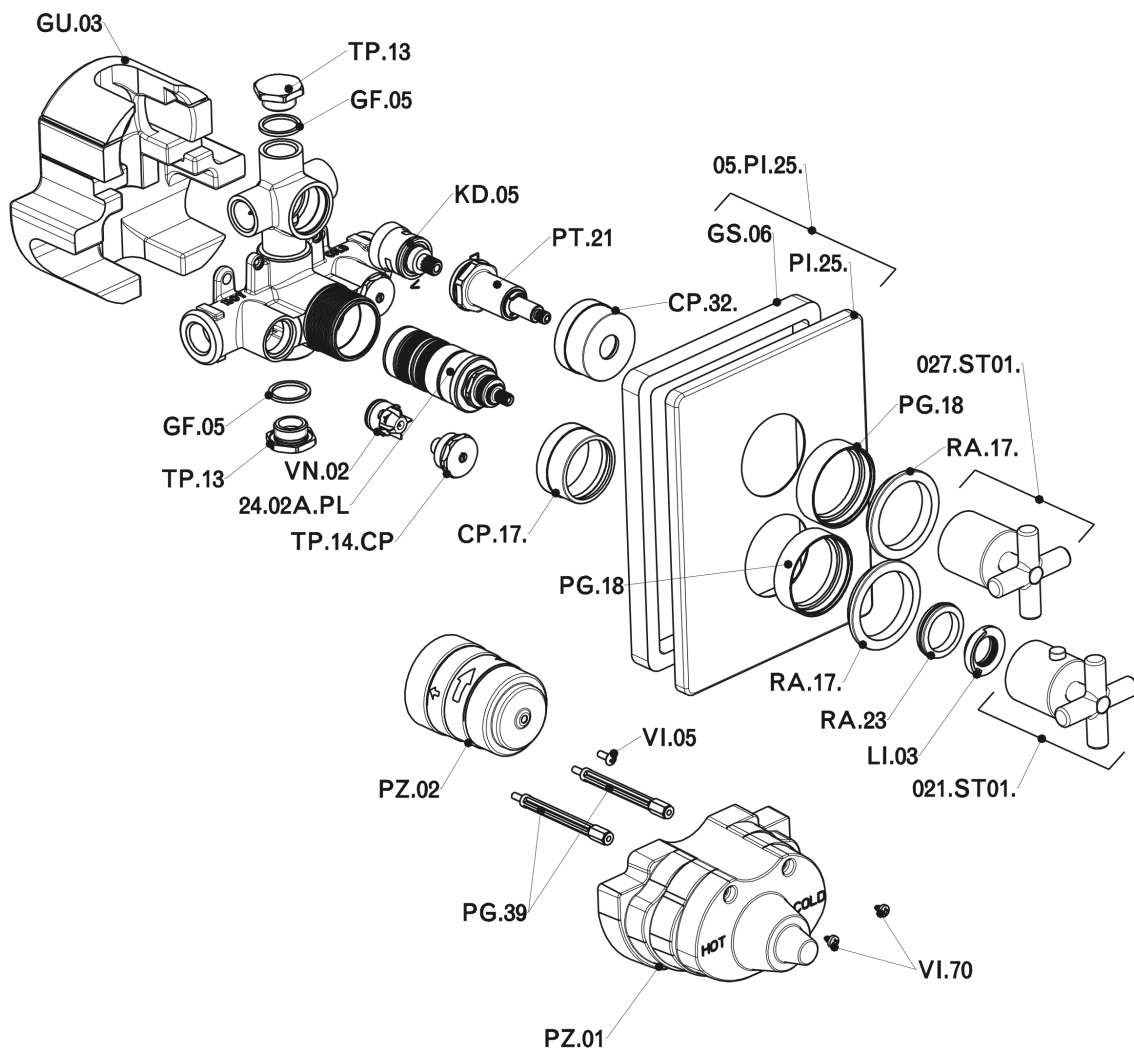

Exposed part for 2-outlet con.thermo.shower valve THERMO_SU018100

SU018100

<https://en.huberitalia.com/exposed-part-for-2-outlet-con-thermo-shower-valve-thermo-su018100>

2-outlet Concealed thermostatic shower valve CONCEALED_ZB018101

ZB018101

<https://en.huberitalia.com/2-outlet-concealed-thermostatic-shower-valve-concealed-zb018101>

2024-12-22