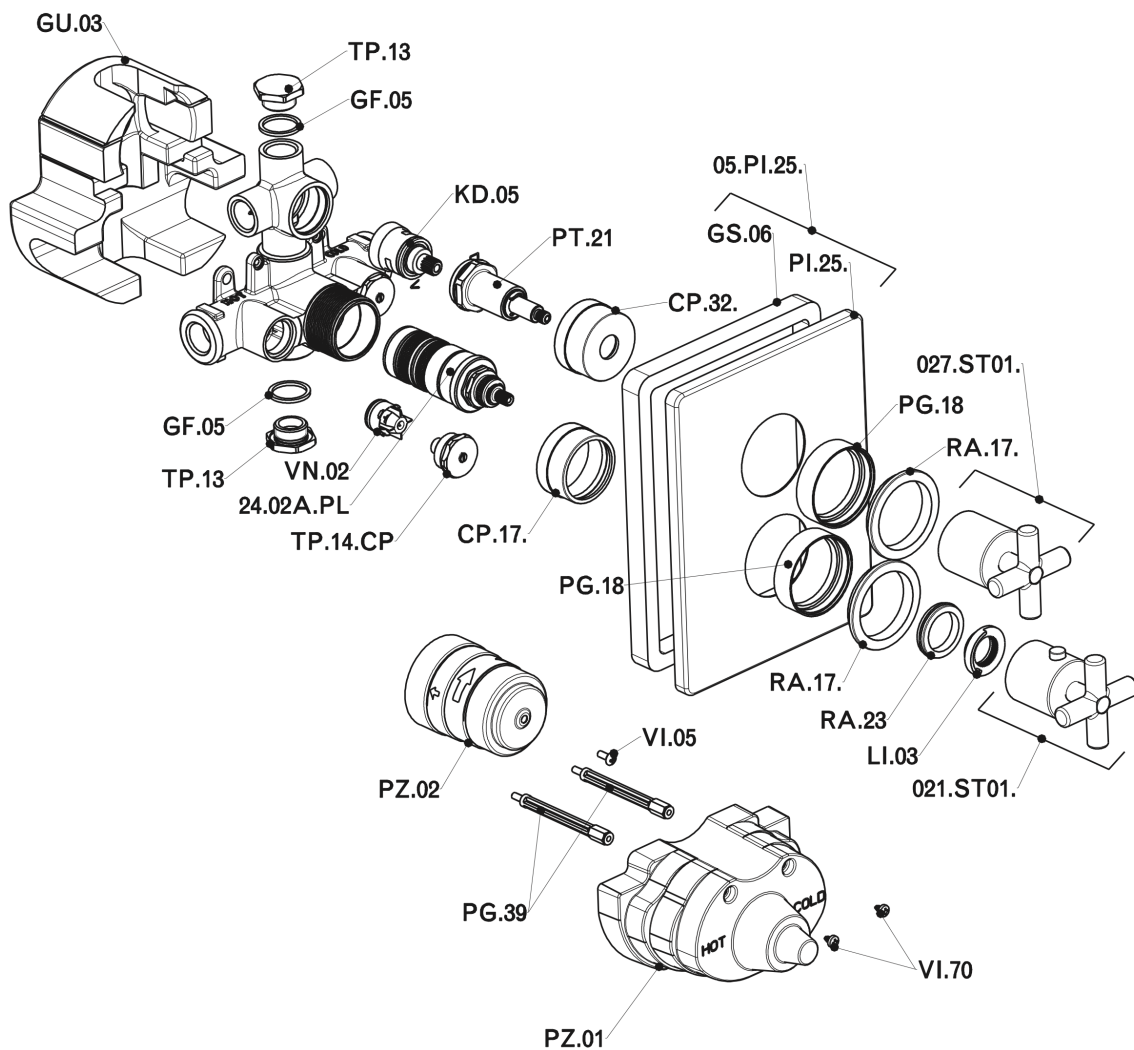

Exposed part for 2-outlet con.thermo.shower valve THERMO_SU018100

MODEL **SU018100**

Exposed part for 2-outlet thermostatic mixer, with 2-outlet diverter, without concealed part, for item ZB018101

AVAILABLE FINISHINGS

Exposed part for 2-outlet con.thermo.shower valve THERMO_SU018100

SU018100

<https://en.huberitalia.com/exposed-part-for-2-outlet-con-thermo-shower-valve-thermo-su018100>

2-outlet Concealed thermostatic shower valve CONCEALED_ZB018101

MODEL **ZB018101**

2-outlet Concealed thermostatic mixer, with 2-outlet diverter, without trim kit

AVAILABLE FINISHINGS

04 04 Without finishing

CHARACTERISTICS

Installation **Concealed**

Cartridge Spare Parts **24.04A.PP**

8x20 Plus P Thermostatic Valve

Concealed **1**

Piastra/Plate/Plaque/Platte/Placa

2-3mm: XX 25-40 YY 76-91

10 mm: XX 16-31 YY 65-80

DeviaStop

The Huber Devia Stop technology allows to adjust the water flow and to direct it to the selected output point (overhead soaker, hand shower, etc).