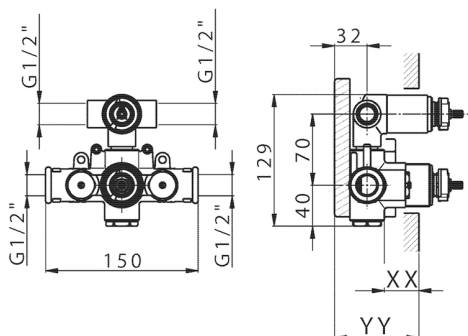

MODEL **ZB018101**

2-outlet Concealed thermostatic mixer, with 2-outlet diverter, without trim kit

AVAILABLE FINISHINGS

04 04 Without finishing

CHARACTERISTICS

Installation **Concealed**

Cartridge Spare Parts **24.04A.PP**

8x20 Plus P Thermostatic Valve

Concealed **1**

Piastra/Plate/Plaque/Platte/Placa

2-3mm: XX 25-40 YY 76-91

10 mm: XX 16-31 YY 65-80

DeviaStop

The Huber Devia Stop technology allows to adjust the water flow and to direct it to the selected output point (overhead soaker, hand shower, etc).