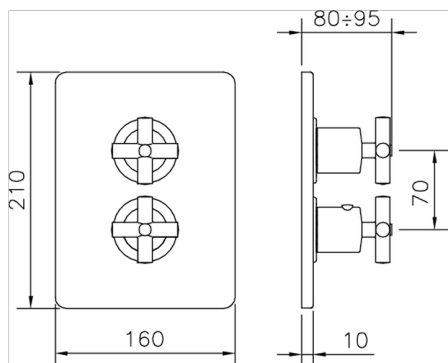

CHARACTERISTICS

Installation **Concealed**
Required concealed parts **ZB018101**

Thermostatic

The Huber thermostatic is your personal water manager, helping you to handle, control and save water and energy.