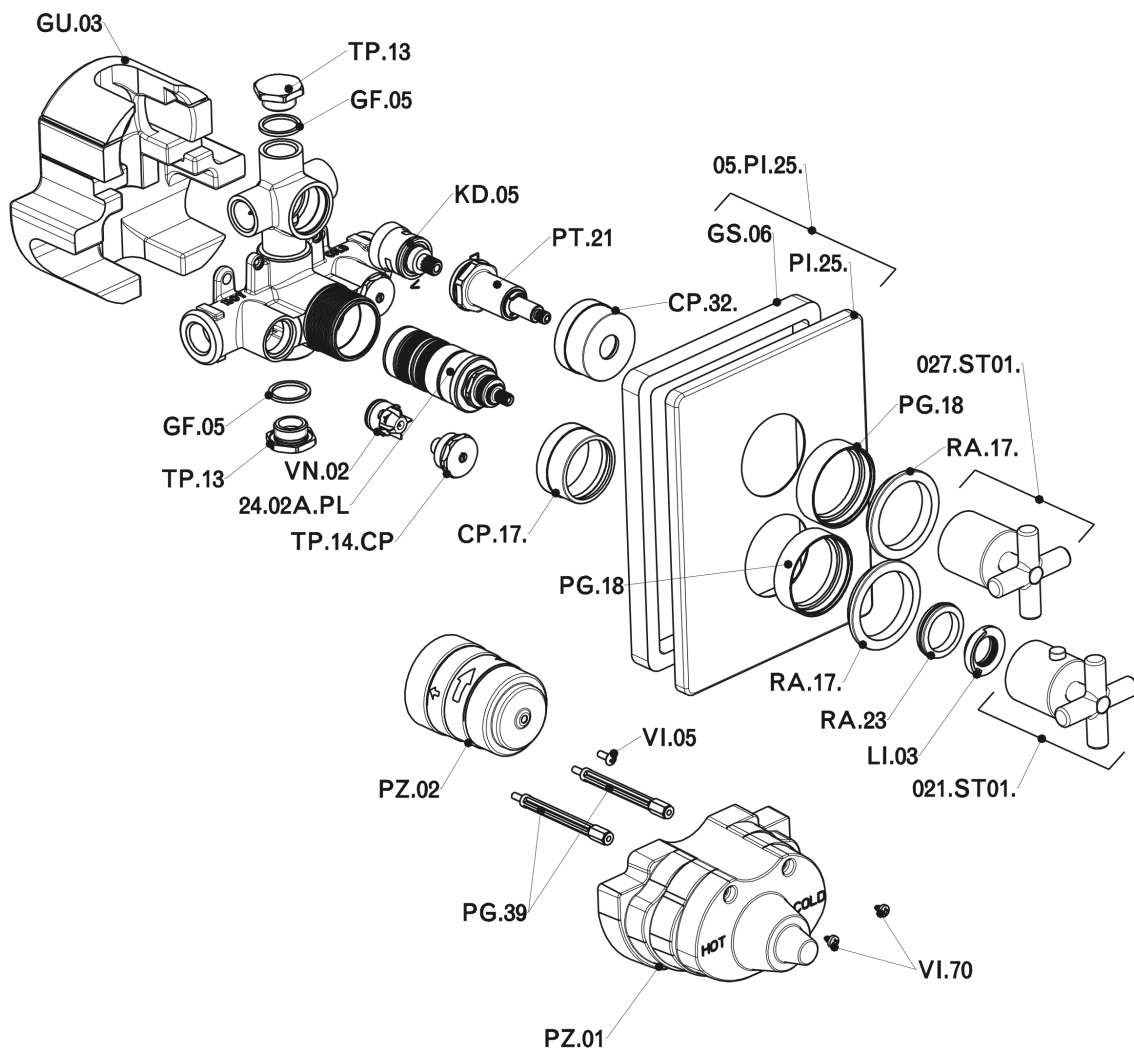

## Exposed part for 2-outlet con.thermo.shower valve THERMO\_SU018100

SU018100

<https://en.huberitalia.com/exposed-part-for-2-outlet-con-thermo-shower-valve-thermo-su018100>

## 2-outlet Concealed thermostatic shower valve CONCEALED\_ZB018101

ZB018101

<https://en.huberitalia.com/2-outlet-concealed-thermostatic-shower-valve-concealed-zb018101>

2024-12-22