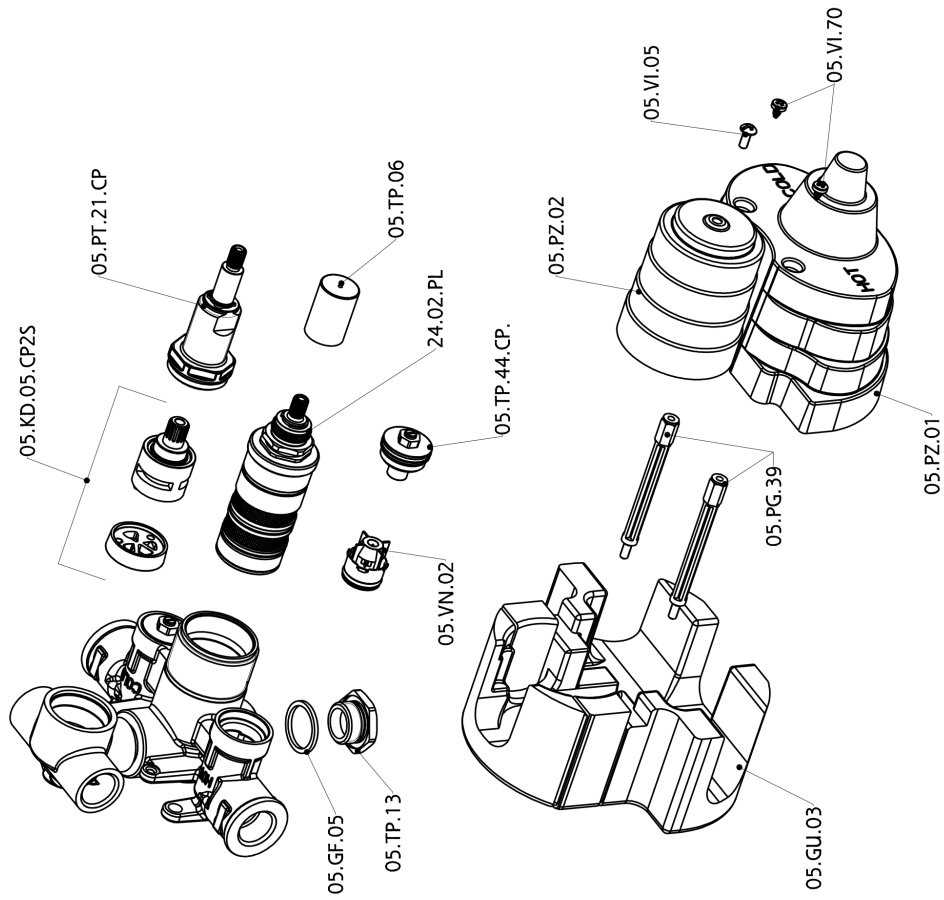

## Exposed part for 2-outlet con.thermo.shower valve THERMO\_SU018100

SU018100

<https://en.huberitalia.com/exposed-part-for-2-outlet-con-thermo-shower-valve-thermo-su018100>

## 2-outlet Concealed thermostatic shower valve CONCEALED\_ZB018101

ZB018101

<https://en.huberitalia.com/2-outlet-concealed-thermostatic-shower-valve-concealed-zb018101>

2024-12-22