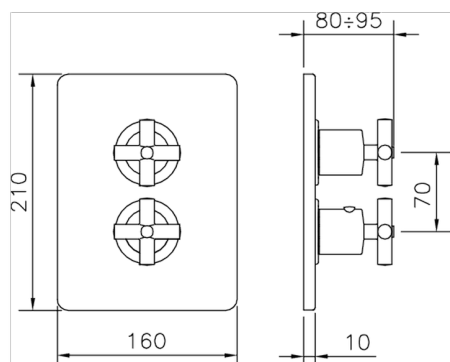

CHARACTERISTICS

Installation **Concealed**
Required concealed parts **ZB018101**

Thermostatic

The Huber thermostatic is your personal water manager, helping you to handle, control and save water and energy.