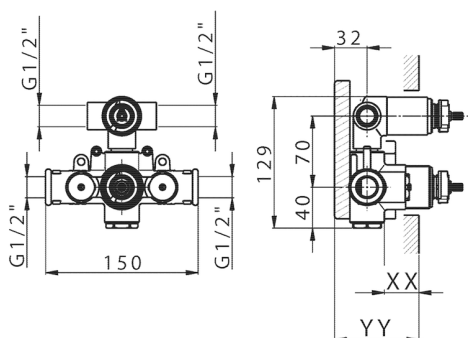

MODEL **ZB018101**

2-outlet Concealed thermostatic mixer, with 2-outlet diverter, without trim kit

AVAILABLE FINISHINGS

CHARACTERISTICS

Installation	Concealed
Cartridge Spare Parts	24.04A.PP
8x20 Plus P Thermostatic Valve	
Concealed	1

Piastra/Plate/Plaque/Platte/Placa

2-3mm: XX 25-40 YY 76-91

10 mm: XX 16-31 YY 65-80

DeviaStop

The Huber Devia Stop technology allows to adjust the water flow and to direct it to the selected output point (overhead soaker, hand shower, etc).