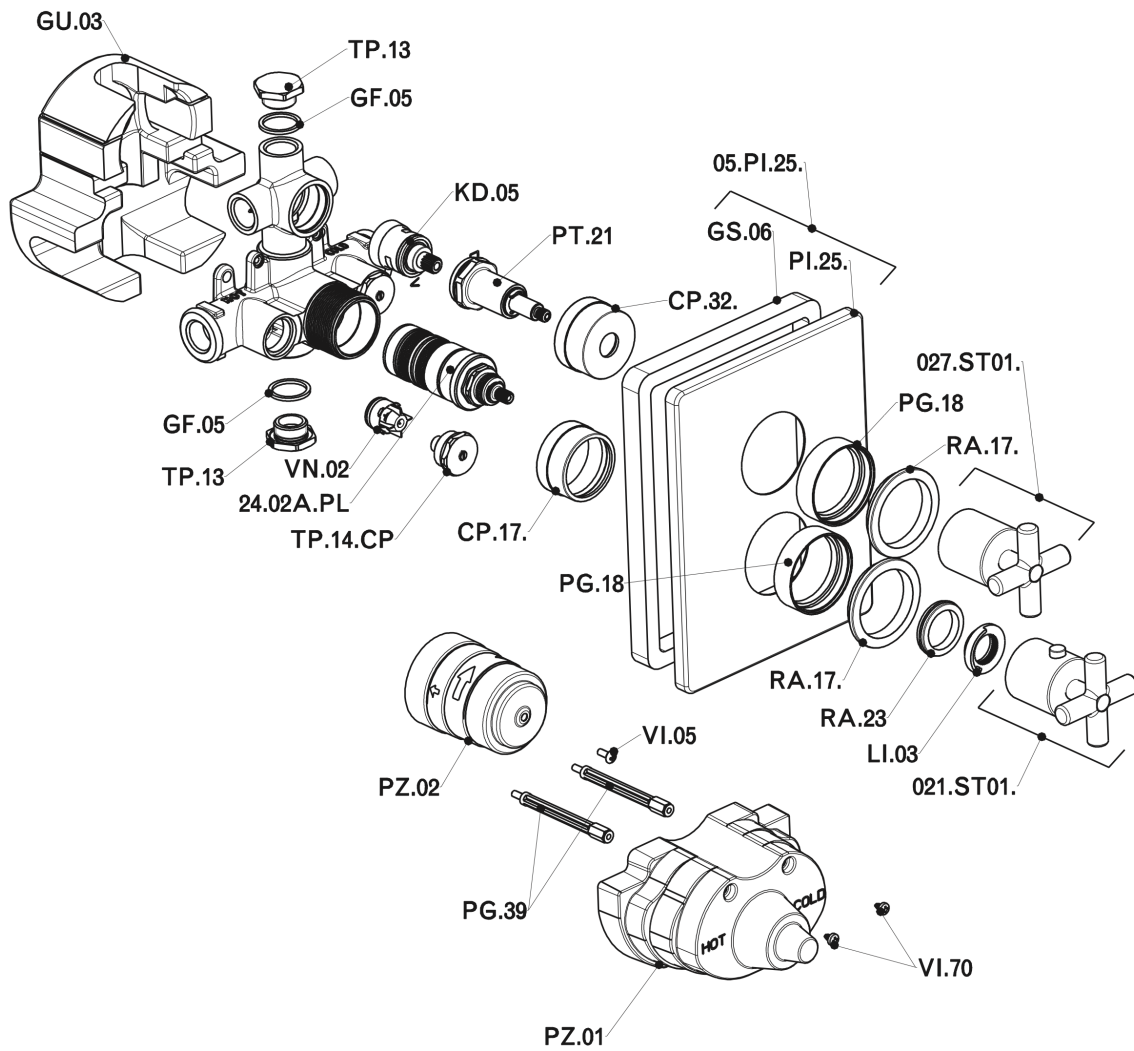

Exposed part for 2-outlet con.thermo.shower valve THERMO_SU018100

MODEL **SU018100**

Exposed part for 2-outlet thermostatic mixer, with 2-outlet diverter, without concealed part, for item ZB018101

AVAILABLE FINISHINGS

Exposed part for 2-outlet con.thermo.shower valve THERMO_SU018100

SU018100

<https://en.huberitalia.com/exposed-part-for-2-outlet-con-thermo-shower-valve-thermo-su018100>

2-outlet Concealed thermostatic shower valve CONCEALED_ZB018101

MODEL **ZB018101**

2-outlet Concealed thermostatic mixer, with 2-outlet diverter, without trim kit

AVAILABLE FINISHINGS

CHARACTERISTICS

Installation	Concealed
Cartridge Spare Parts	24.04A.PP
8x20 Plus P Thermostatic Valve	
Concealed	1

Piastra/Plate/Plaque/Platte/Placa

2-3mm: XX 25-40 YY 76-91

10 mm: XX 16-31 YY 65-80

DeviaStop

The Huber Devia Stop technology allows to adjust the water flow and to direct it to the selected output point (overhead soaker, hand shower, etc).